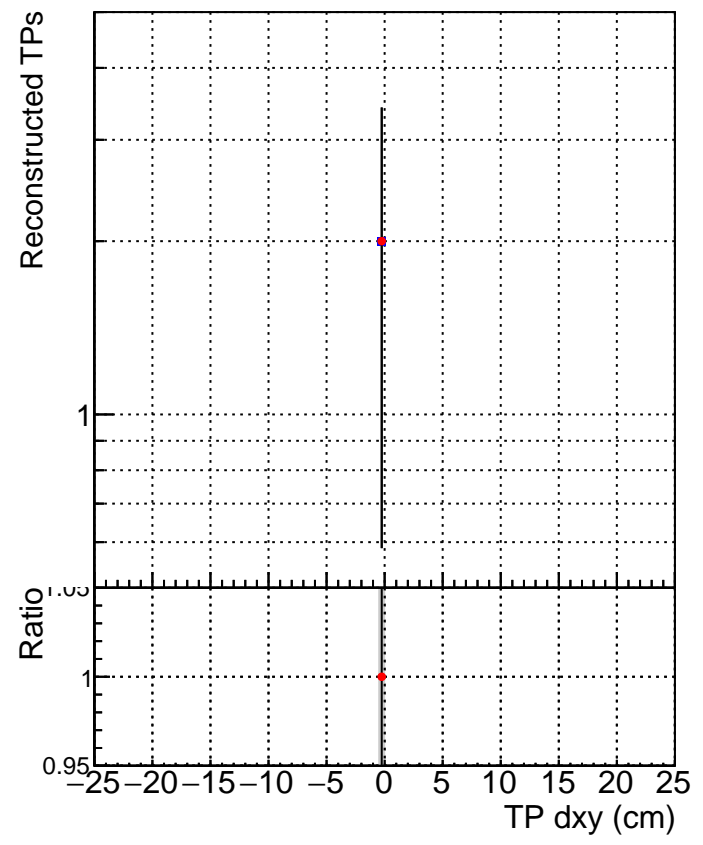

N of simulated tracks vs dxy

N of associated tracks (simToReco) vs dxy

N of simulated track

- SoftQCD_default
- SoftQCD_ckfPixelLessStep