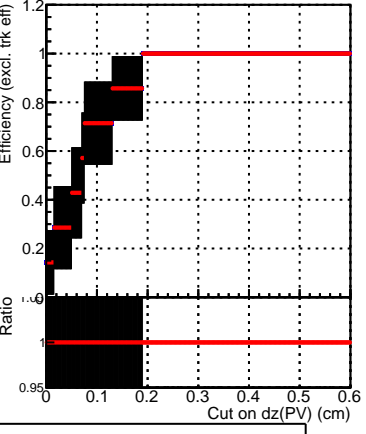

Efficiency vs. dz (PV)

Efficiency (tracking eff factorized out) vs. dz (PV)

SoftQCD\_default (black line with square markers)  
SoftQCD\_ckfPixelLessStep (red line with circle markers)