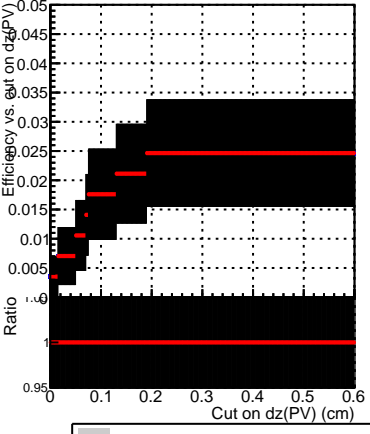

Efficiency vs. dz (PV)

Efficiency (tracking eff factorized out) vs. dz (PV)

SoftQCD\_default (black line with square markers)  
SoftQCD\_ckfPixelLessStep (red line with circle markers)