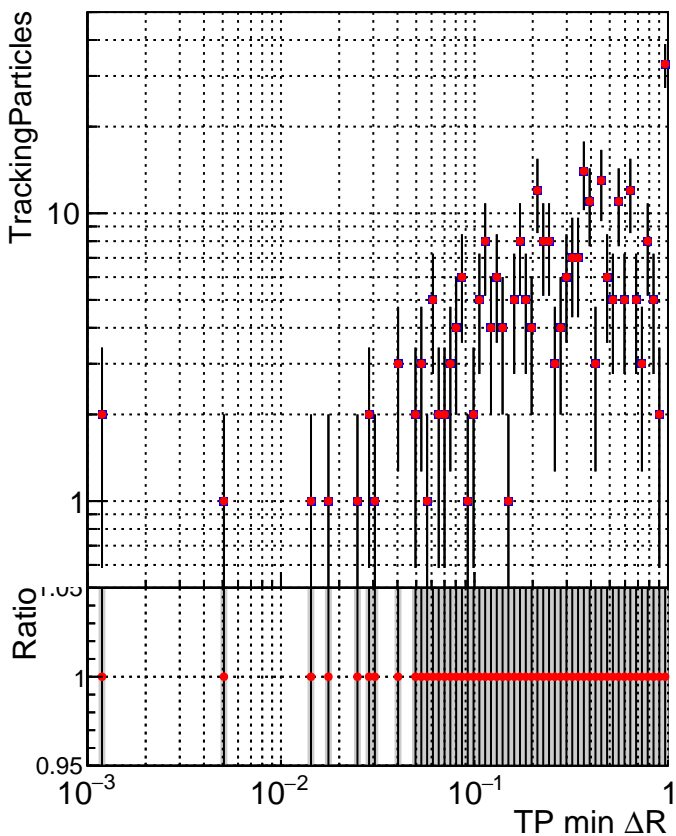

N of simulated tracks vs dR

N of associated tracks (simToReco) vs dR

N of simulated tracks

- SoftQCD_default
- SoftQCD_ckfPixelLessStep