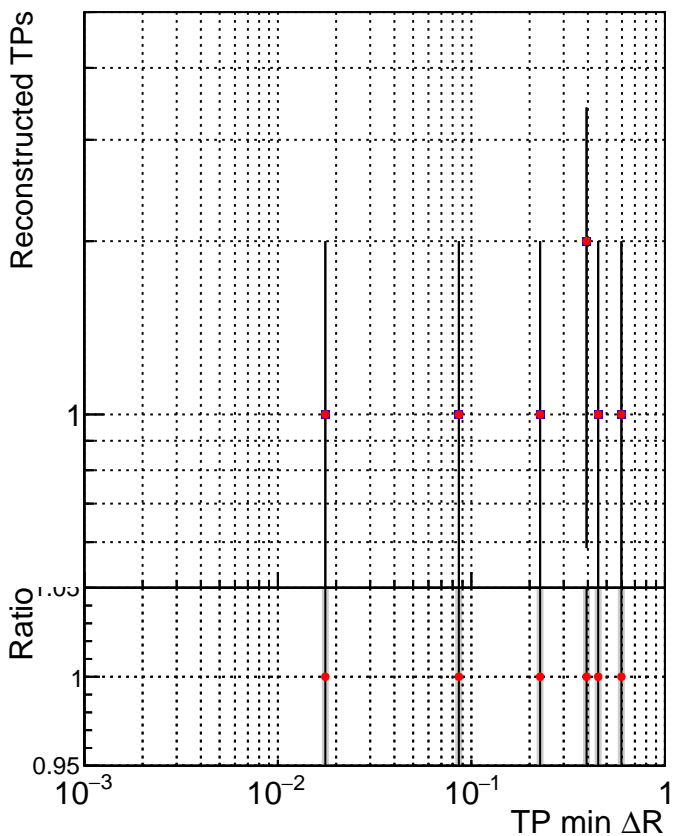

N of simulated tracks vs dR

N of associated tracks (simToReco) vs dR

N of simulated tracks

- SoftQCD_default
- SoftQCD_ckfPixelLessStep