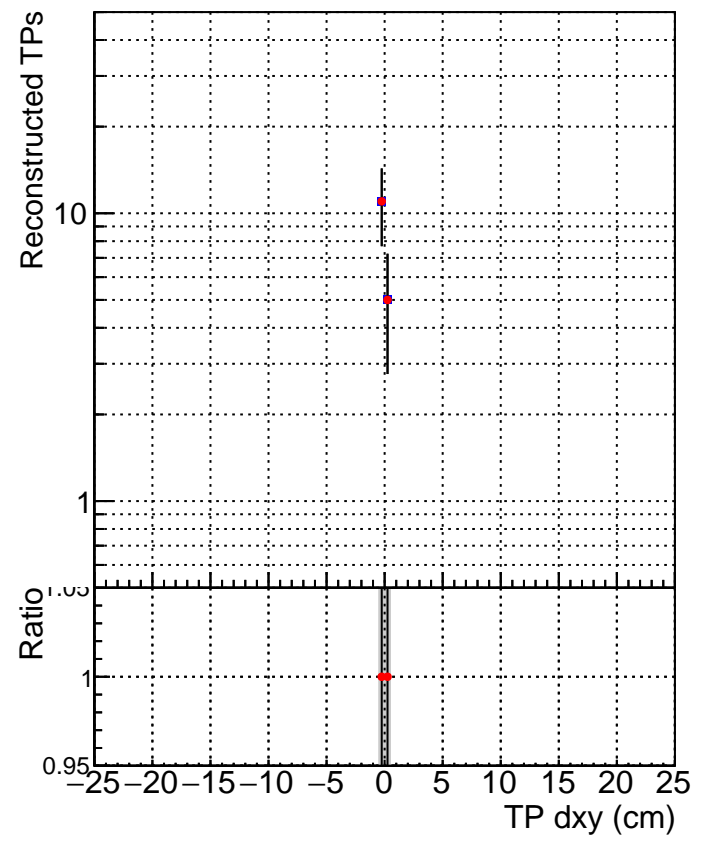

N of simulated tracks vs dxy

N of associated tracks (simToReco) vs dxy

N of simulated track

- SoftQCD_default
- SoftQCD_ckfPixelLessStep