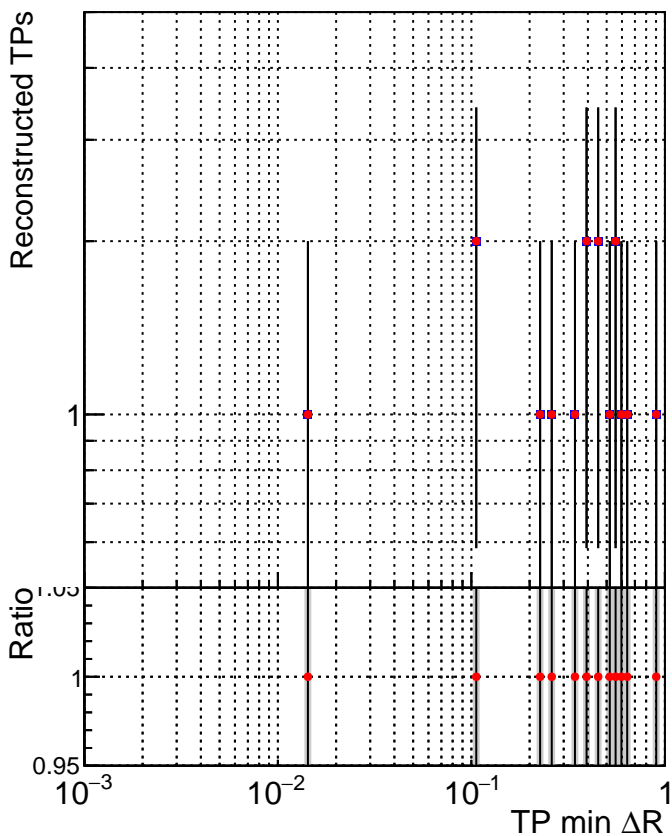

N of simulated tracks vs dR

N of associated tracks (simToReco) vs dR

N of simulated tracks

- SoftQCD\_default
- SoftQCD\_ckfPixelLessStep