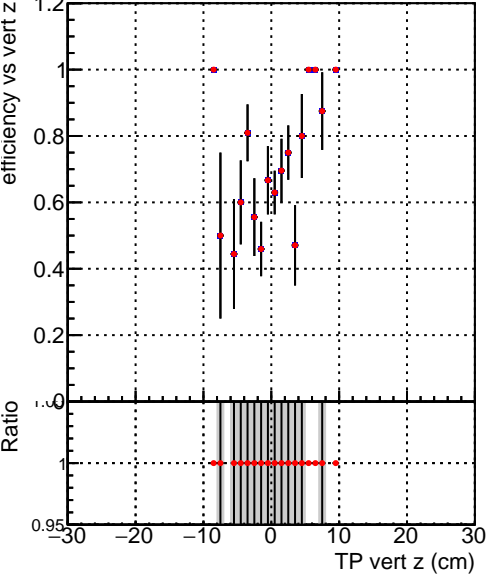

Efficiency vs vertpos

Efficiency vs vert z

Legend:
 - SoftQCD_default (blue square)
 - SoftQCD_ckfPixelLessStep (red diamond)

Efficiency vs. sim PV z