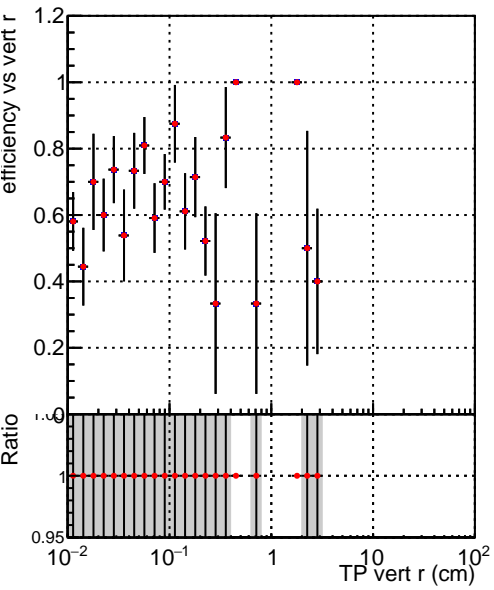

Efficiency vs vertpos

Efficiency vs vert z

Legend:
 - SoftQCD_default (blue square)
 - SoftQCD_ckfPixelLessStep (red diamond)

Efficiency vs. sim PV z