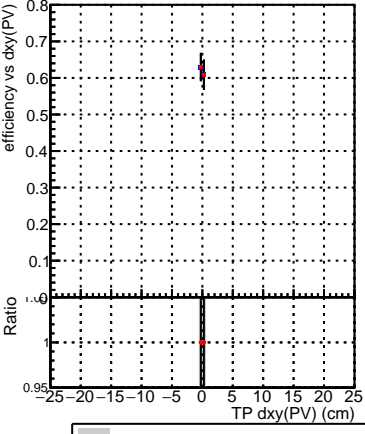

Efficiency vs Dxy(PV)

Efficiency vs Dxy(PV) - Legend: SoftQCD\_default (black square), SoftQCD\_ckfPixelLessStep (red circle)

Efficiency vs Dz(PV)

Efficiency vs Dz(PV)