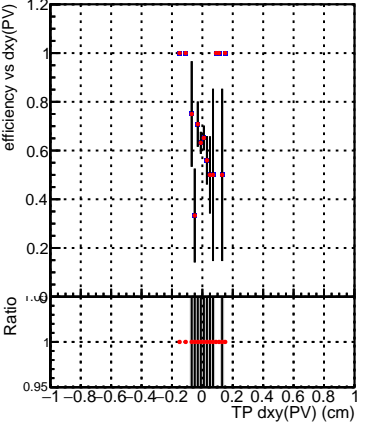

Efficiency vs Dxy(PV)

Efficiency vs Dxy(PV) - Legend: SoftQCD\_default (black square), SoftQCD\_ckfPixelLessStep (red circle)

Efficiency vs Dz(PV)

Efficiency vs Dz(PV)