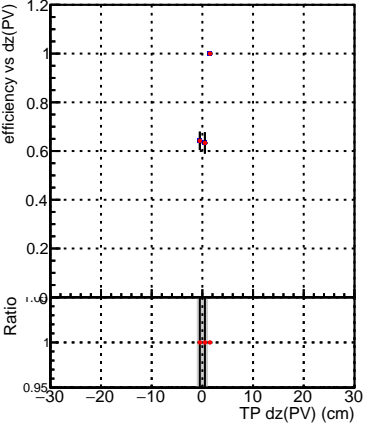

Efficiency vs Dxy(PV)

Efficiency vs Dxy(PV) - Legend: SoftQCD\_default (black square), SoftQCD\_ckfPixelLessStep (red circle)

Efficiency vs Dz(PV)

Efficiency vs Dz(PV)