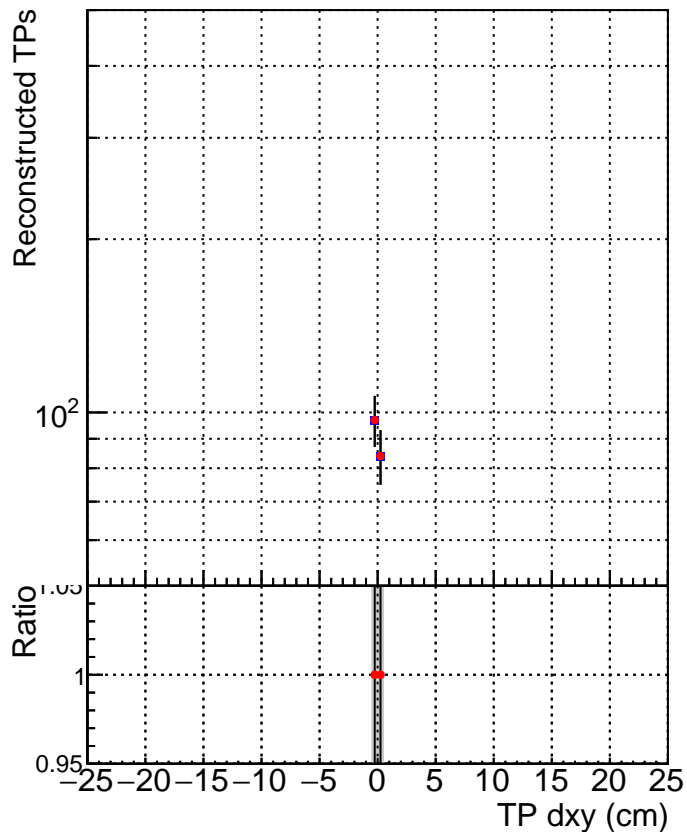

N of simulated tracks vs dxy**N of associated tracks (simToReco) vs dxy****N of simulated track**

■ SoftQCD_default
● SoftQCD_ckfPixelLessStep