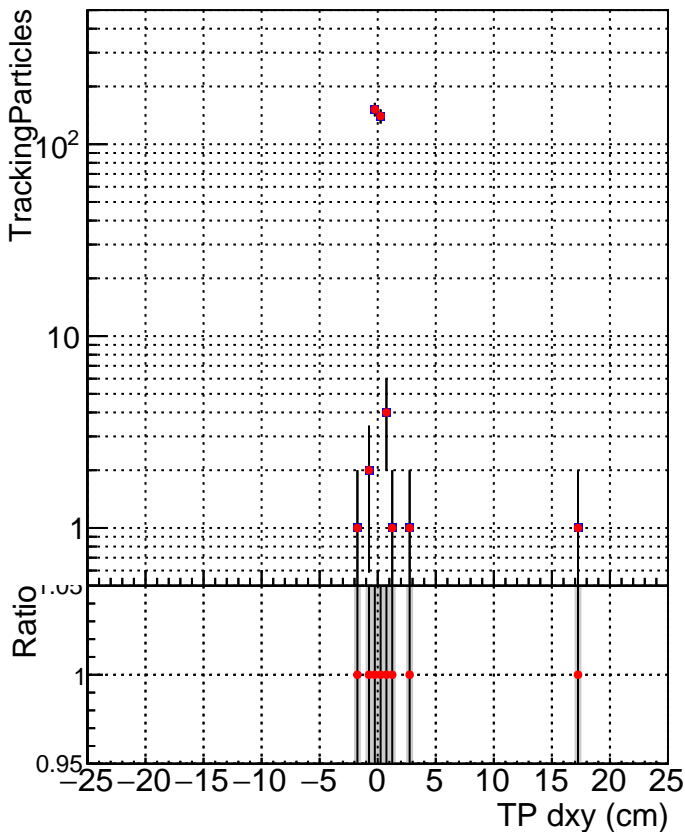

N of simulated tracks vs dxy**N of associated tracks (simToReco) vs dxy****N of simulated track**

■ SoftQCD_default
● SoftQCD_ckfPixelLessStep