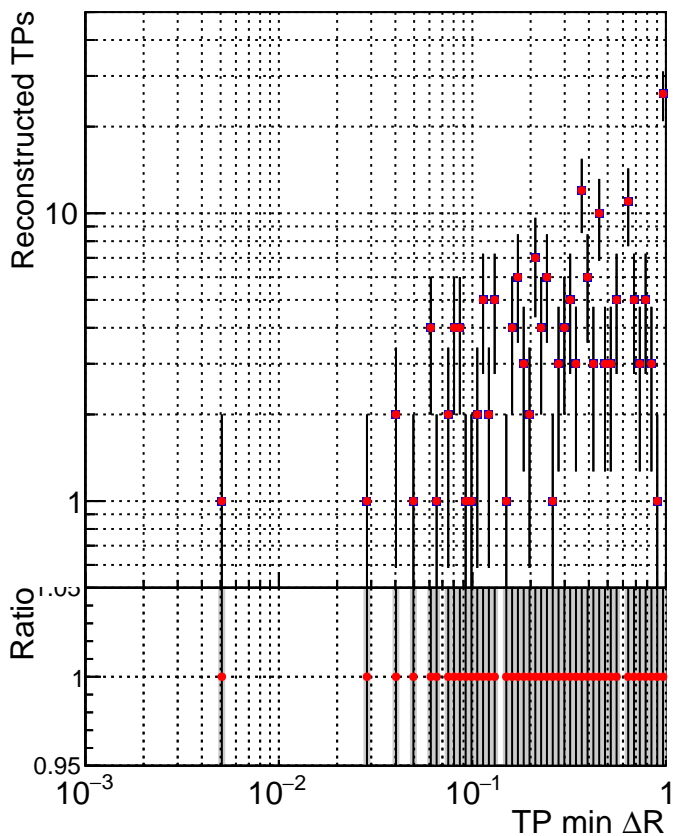

N of simulated tracks vs dR

N of associated tracks (simToReco) vs dR

N of simulated tracks

- SoftQCD_default
- SoftQCD_ckfPixelLessStep