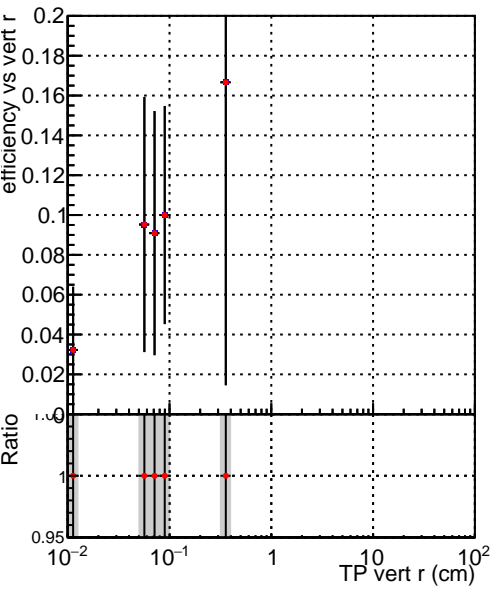

Efficiency vs vertpos

Efficiency vs TP vert z (cm)

Legend:
- SoftQCD_default (blue square)
- SoftQCD_ckfPixelLessStep (red circle)

Efficiency vs. sim PV z