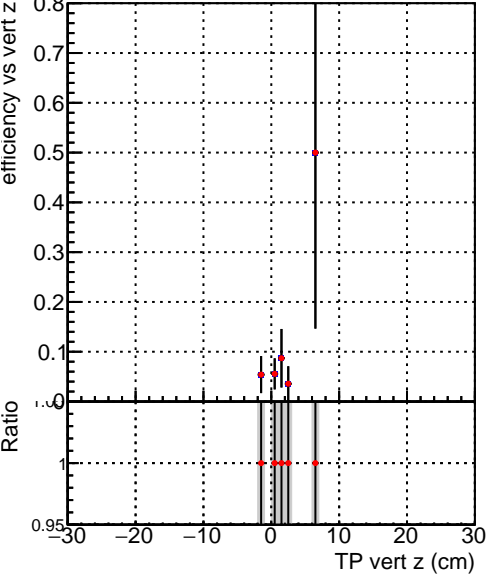

Efficiency vs vertpos

Efficiency vs TP vert z (cm)

Legend:
- SoftQCD_default (blue square)
- SoftQCD_ckfPixelLessStep (red circle)

Efficiency vs. sim PV z