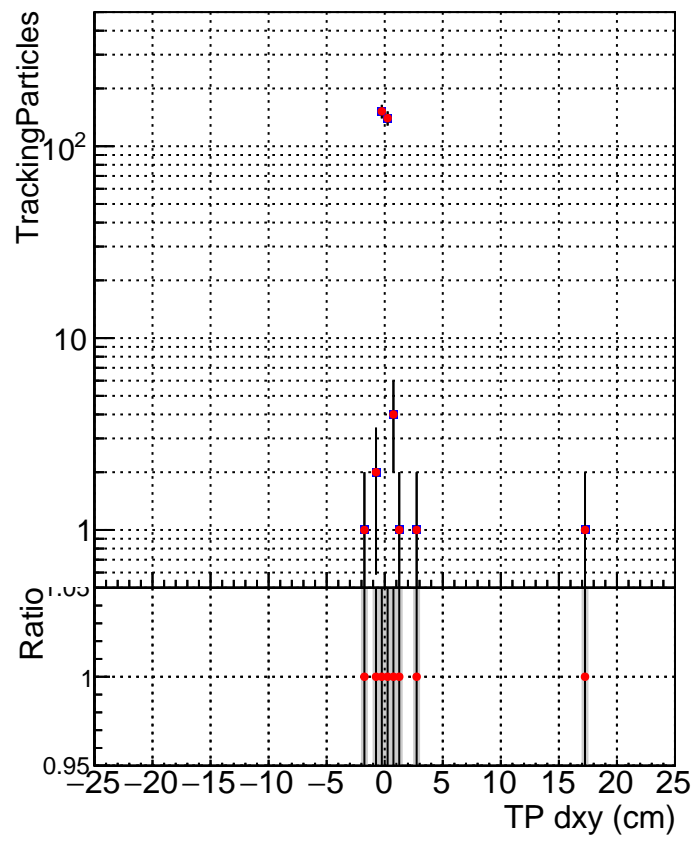

N of simulated tracks vs dxy

N of associated tracks (simToReco) vs dxy

N of simulated track

— SoftQCD_default
— SoftQCD_ckfPixelLessStep