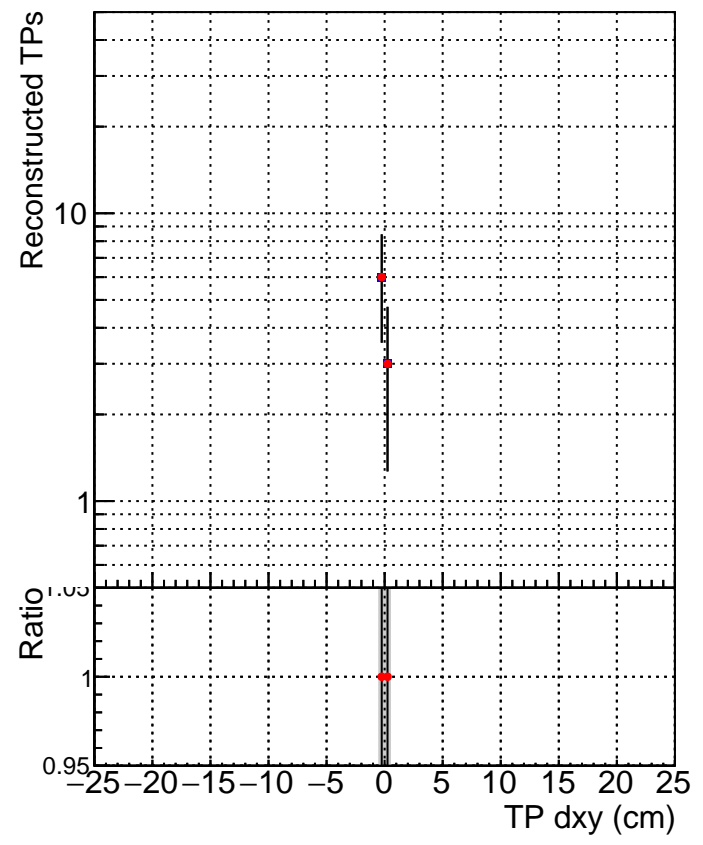

N of simulated tracks vs dxy

N of associated tracks (simToReco) vs dxy

N of simulated track

— SoftQCD_default
— SoftQCD_ckfPixelLessStep