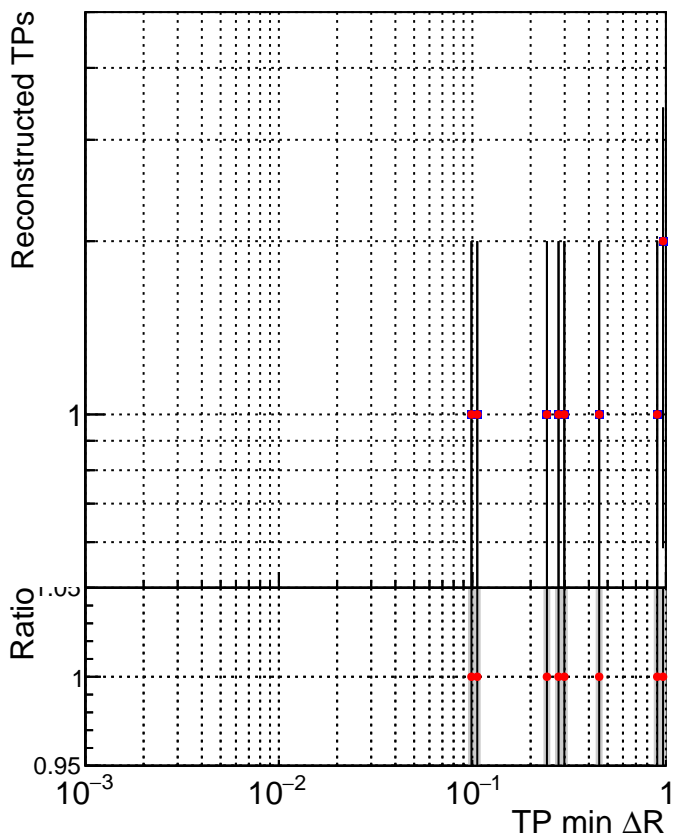

N of simulated tracks vs dR

N of associated tracks (simToReco) vs dR

N of simulated tracks

- SoftQCD\_default
- SoftQCD\_ckfPixelLessStep