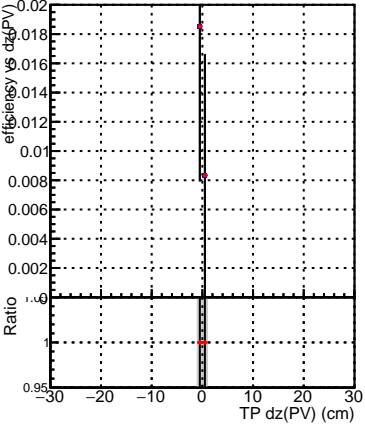

Efficiency vs Dxy(PV)

Efficiency vs Dxy(PV) - Legend: SoftQCD\_default (grey square), SoftQCD\_ckfPixelLessStep (red square)

Efficiency vs Dz(PV)

Efficiency vs Dz(PV)