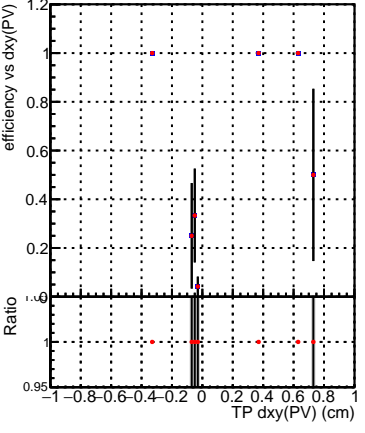

Efficiency vs Dxy(PV)

Efficiency vs Dxy(PV) - Legend: SoftQCD\_default (grey square), SoftQCD\_ckfPixelLessStep (red square)

Efficiency vs Dz(PV)

Efficiency vs Dz(PV)