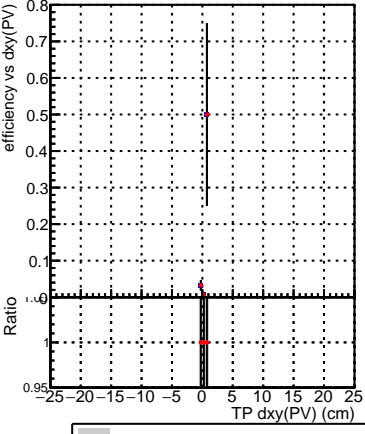

Efficiency vs Dxy(PV)

Efficiency vs Dxy(PV) - Legend: SoftQCD\_default (grey square), SoftQCD\_ckfPixelLessStep (red square)

Efficiency vs Dz(PV)

Efficiency vs Dz(PV)