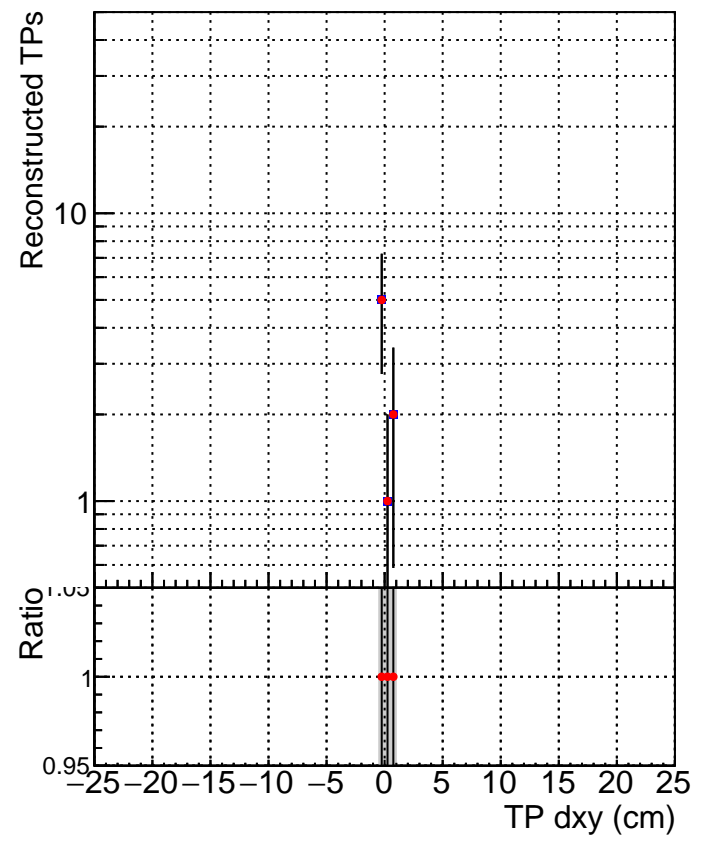

N of simulated tracks vs dxy

N of associated tracks (simToReco) vs dxy

N of simulated track

- SoftQCD_default
- SoftQCD_ckfPixelLessStep