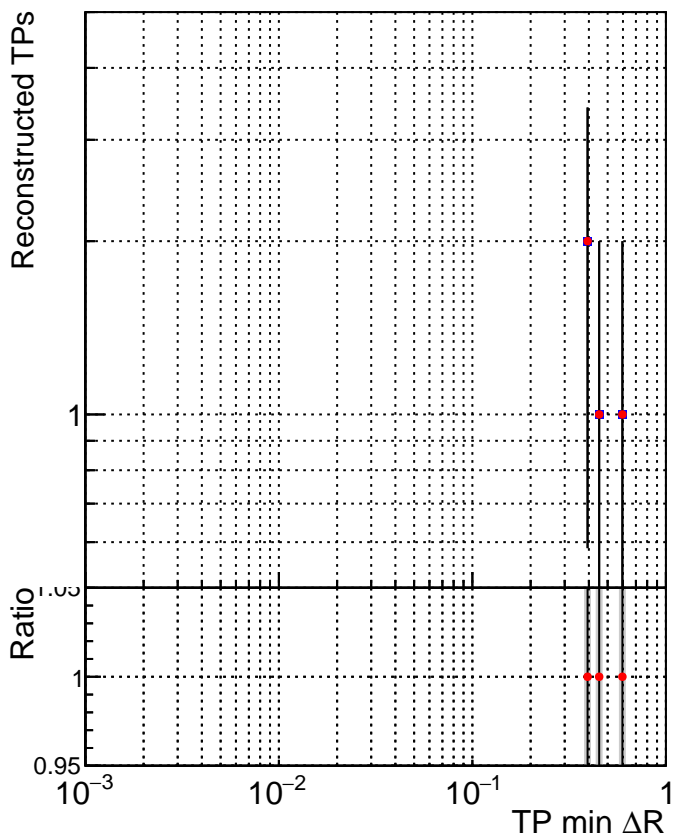

N of simulated tracks vs dR

N of associated tracks (simToReco) vs dR

N of simulated tracks

- SoftQCD_default
- SoftQCD_ckfPixelLessStep