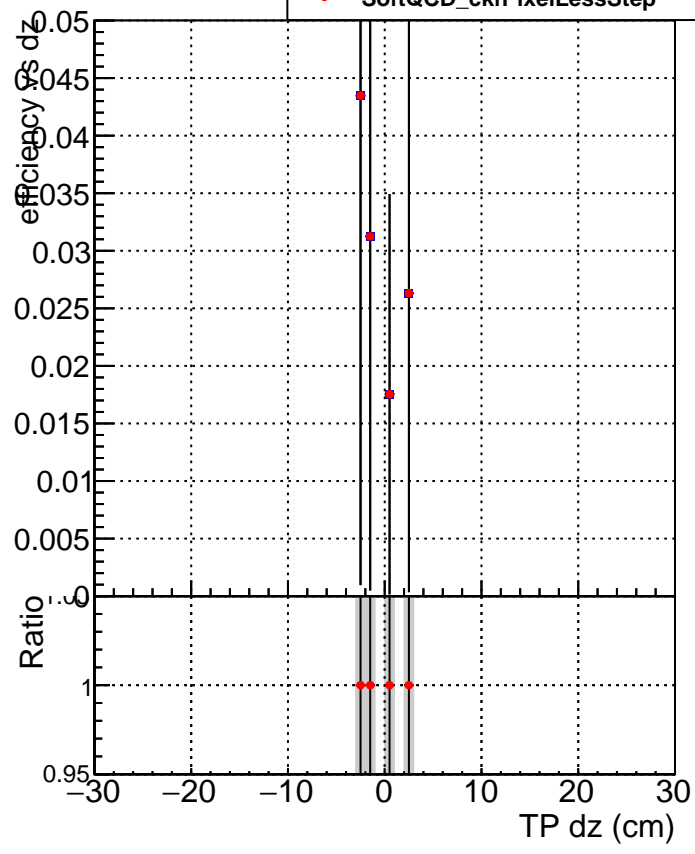

**Efficiency vs Dxy**

**Efficiency vs Dz**

Legend for Efficiency vs Dz plot:

- SoftQCD\_default (represented by a blue square)
- SoftQCD\_ckfPixelLessStep (represented by a red circle)