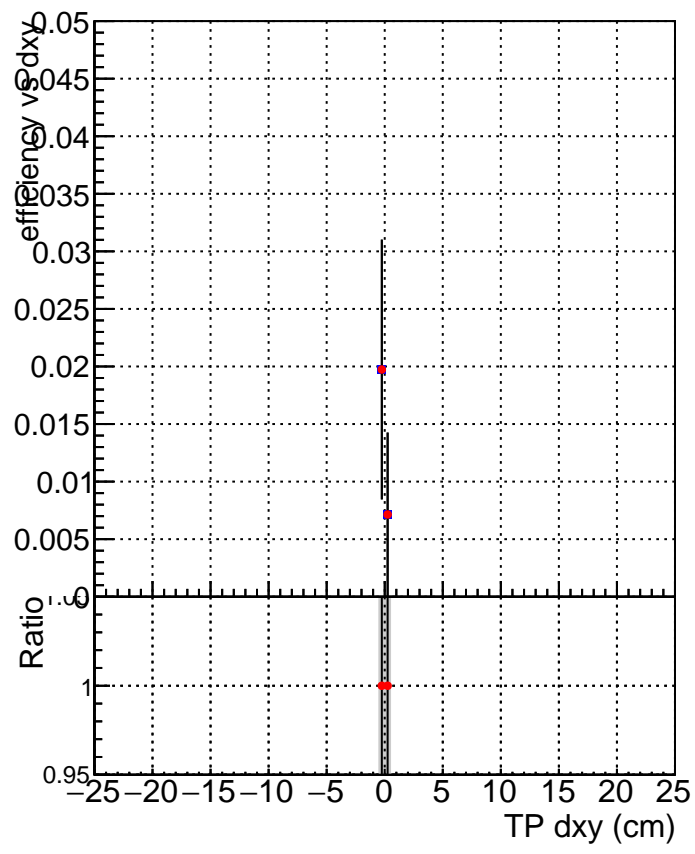

**Efficiency vs Dxy**

**Efficiency vs Dz**

Legend for Efficiency vs Dz plot:

- SoftQCD\_default (represented by a blue square)
- SoftQCD\_ckfPixelLessStep (represented by a red circle)