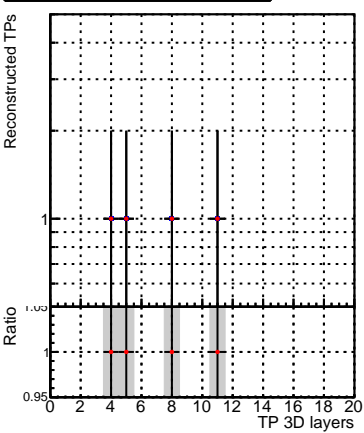

N of simulated tracks vs hit**N of associated tracks (simToReco) vs hit****N of sim****N of associated tracks (simToReco) vs hit****N of simulated tracks vs pixel layer****N of associated tracks (simToReco) vs pixel layer****N of simulated tracks vs 3D layer****N of associated tracks (simToReco) vs 3D layer**

■ SoftQCD_default
■ SoftQCD_ckfPixelLessStep