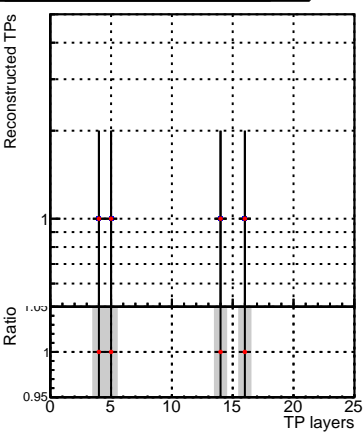

N of simulated tracks vs hit**N of associated tracks (simToReco) vs hit****N of sim****N of associated tracks (simToReco) vs hit****N of simulated tracks vs pixel layer****N of associated tracks (simToReco) vs pixel layer****N of simulated tracks vs 3D layer****N of associated tracks (simToReco) vs 3D layer**

■ SoftQCD_default
■ SoftQCD_ckfPixelLessStep