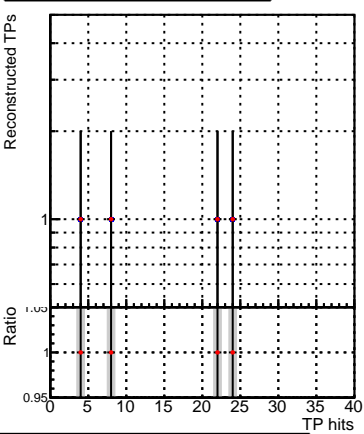

N of simulated tracks vs hit**N of associated tracks (simToReco) vs hit****N of sim****N of associated tracks (simToReco) vs hit****N of simulated tracks vs pixel layer****N of associated tracks (simToReco) vs pixel layer****N of simulated tracks vs 3D layer****N of associated tracks (simToReco) vs 3D layer**

■ SoftQCD_default
■ SoftQCD_ckfPixelLessStep