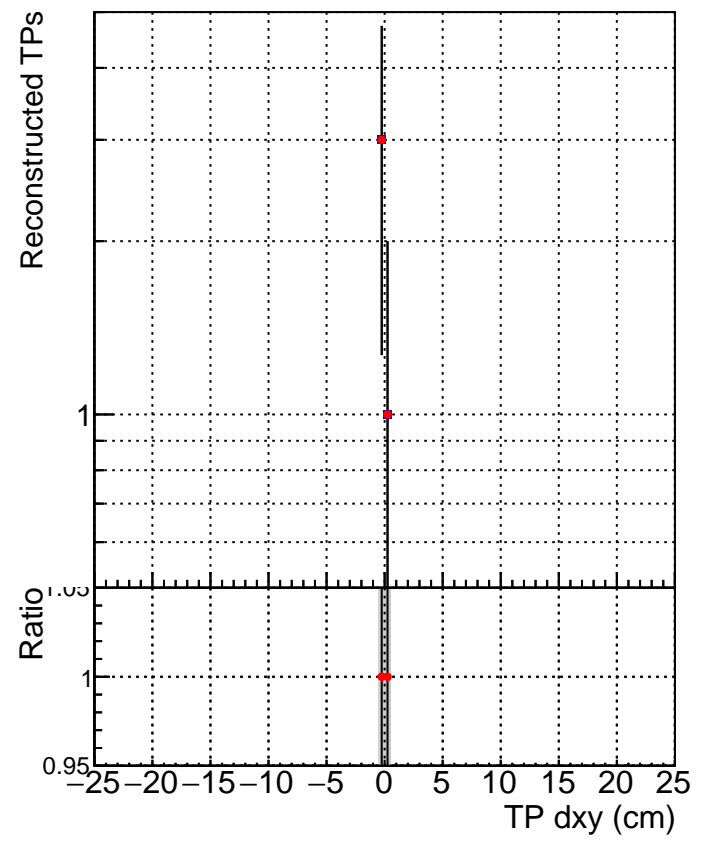

N of simulated tracks vs dxy

N of associated tracks (simToReco) vs dxy

N of simulated track

- SoftQCD_default
- SoftQCD_ckfPixelLessStep