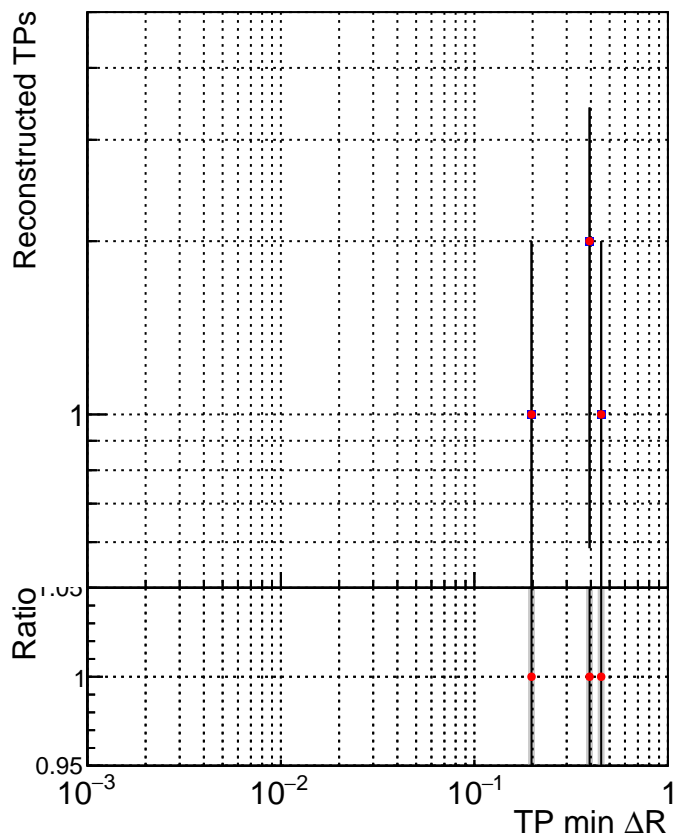

N of simulated tracks vs dR

N of associated tracks (simToReco) vs dR

N of simulated tracks

- SoftQCD_default
- SoftQCD_ckfPixelLessStep