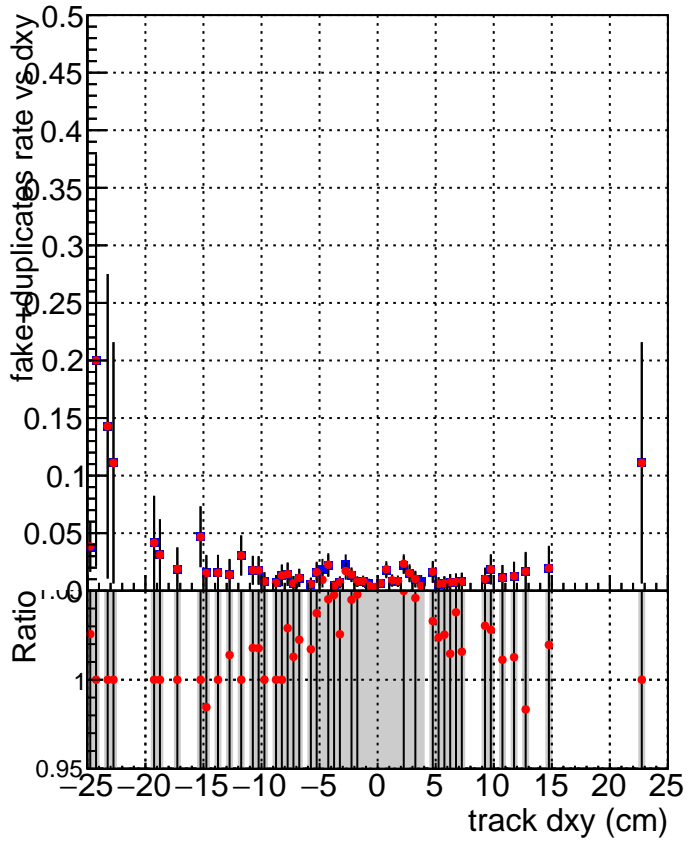

Efficiency vs Dxy**fake+duplicates vs dxy****Efficiency vs Dz**

■ SoftQCD_default
● SoftQCD_ckfPixelLessStep