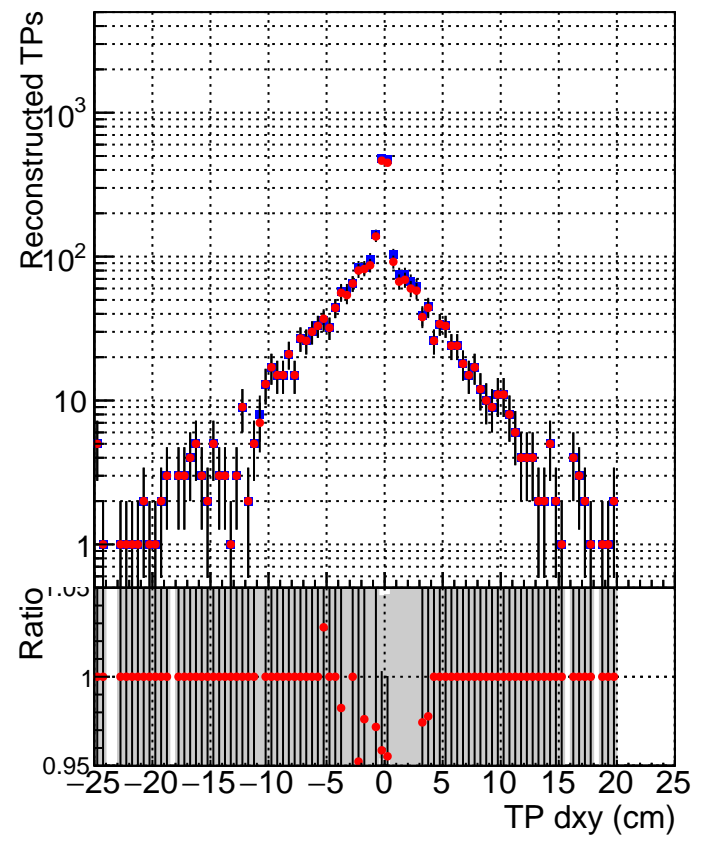

**N of simulated tracks vs dxy**

**N of associated tracks (simToReco) vs dxy**

**N of simulated track**

- SoftQCD\_default
- SoftQCD\_ckfPixelLessStep