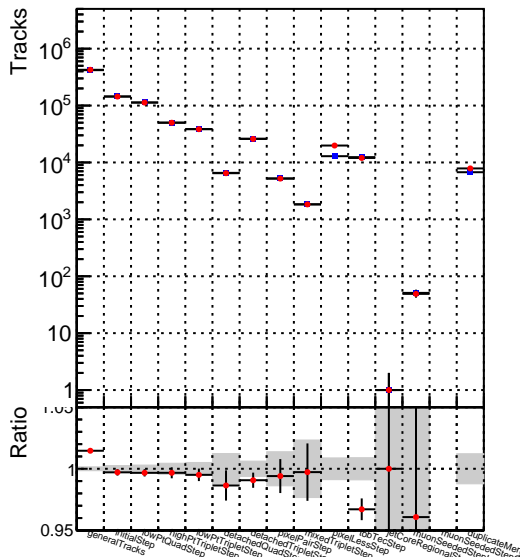

Number of tracks vs collection

Number of true tracks vs collection

Legend for Ratio plots:

- SoftQCD\_default (Blue line with square markers)
- SoftQCD\_ckfPixelLessStep (Red line with circle markers)

Number

Number of pileup tracks vs collection