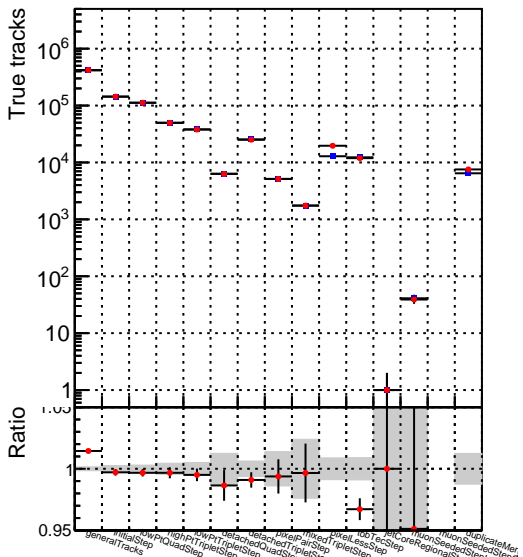

Number of tracks vs collection

Number of true tracks vs collection

Legend for Ratio plots:

- SoftQCD\_default (Blue line with square markers)
- SoftQCD\_ckfPixelLessStep (Red line with circle markers)

Number

Number of pileup tracks vs collection