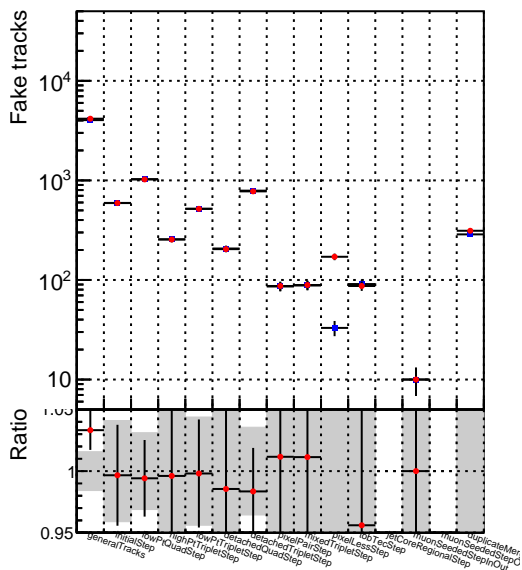

Number of tracks vs collection

Number of true tracks vs collection

Legend for Ratio plots:

- SoftQCD\_default (Blue line with square markers)
- SoftQCD\_ckfPixelLessStep (Red line with circle markers)

Number

Number of pileup tracks vs collection