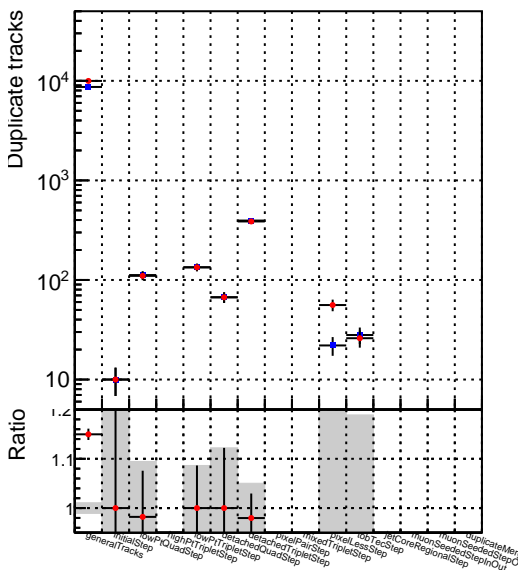

Number of tracks vs collection

Number of true tracks vs collection

Legend for Ratio plots:

- SoftQCD\_default (Blue line with square markers)
- SoftQCD\_ckfPixelLessStep (Red line with circle markers)

Number

Number of pileup tracks vs collection