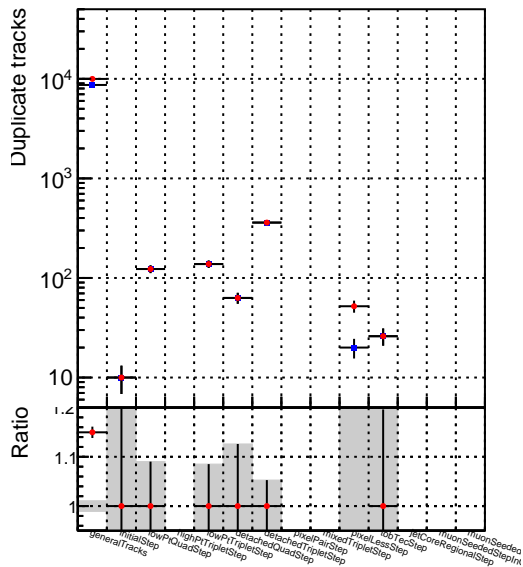

Number of tracks vs collection

Number of true tracks vs collection

■ SoftQCD_default
● SoftQCD_ckfPixelLessStep

Number

Number of pileup tracks vs collection