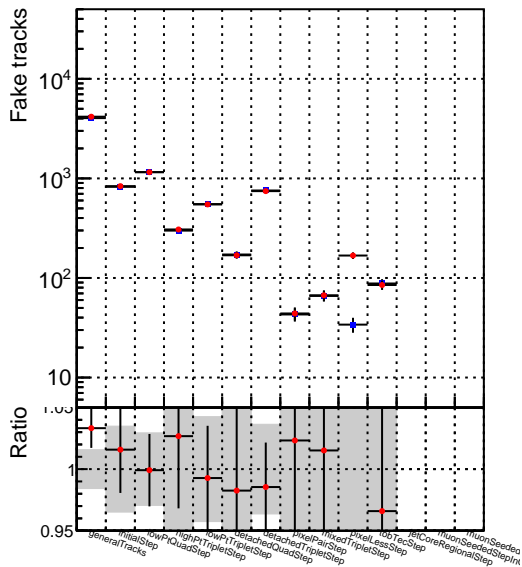

Number of tracks vs collection

Number of true tracks vs collection

■ SoftQCD_default
● SoftQCD_ckfPixelLessStep

Number

Number of pileup tracks vs collection