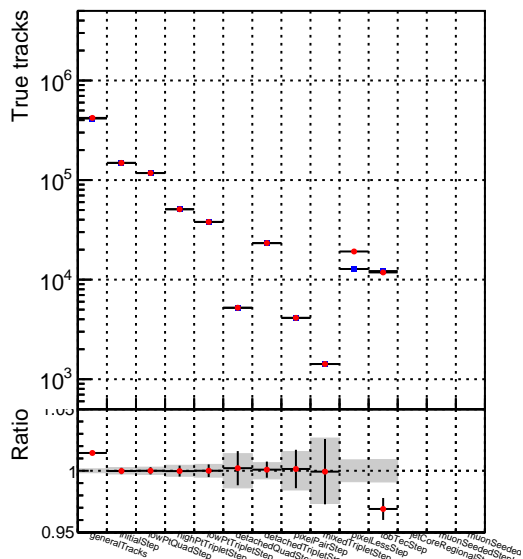

Number of tracks vs collection

Number of true tracks vs collection

■ SoftQCD_default
● SoftQCD_ckfPixelLessStep

Number

Number of pileup tracks vs collection