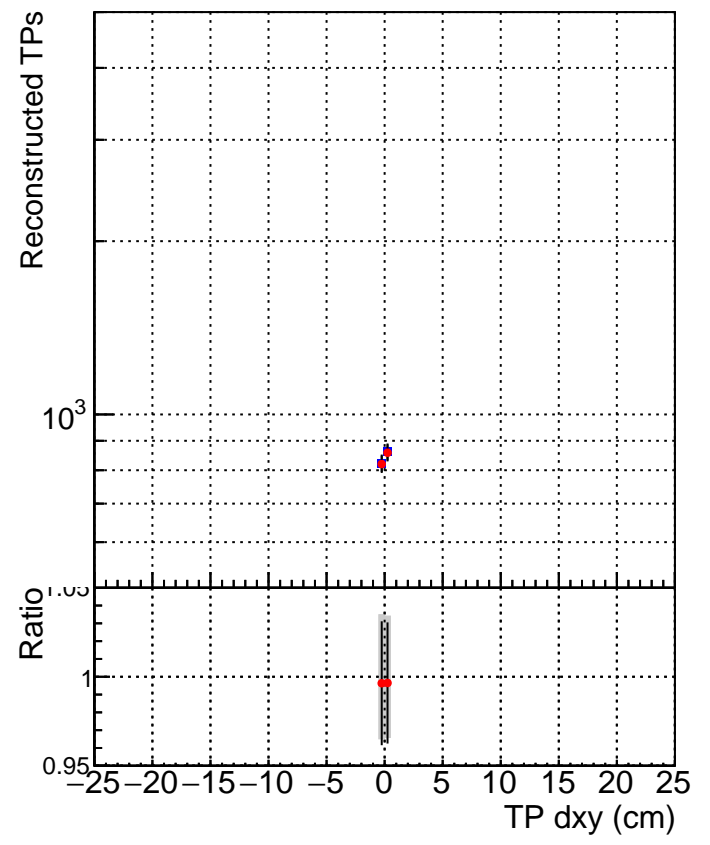

**N of simulated tracks vs dxy**

**N of associated tracks (simToReco) vs dxy**

**N of simulated track**

- SoftQCD\_default
- SoftQCD\_ckfPixelLessStep