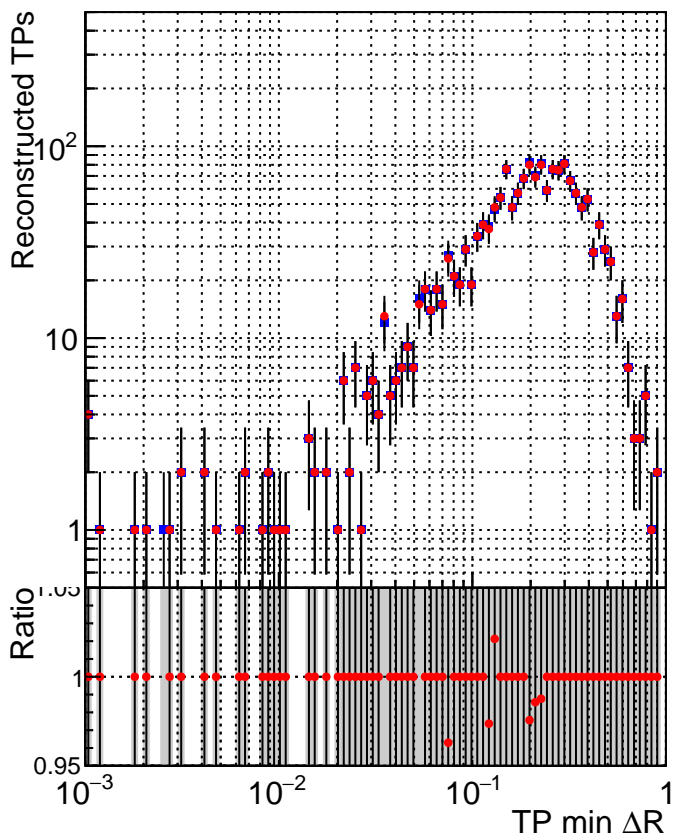

N of simulated tracks vs dR

N of associated tracks (simToReco) vs dR

N of simulated trac

- SoftQCD\_default
- SoftQCD\_ckfPixelLessStep