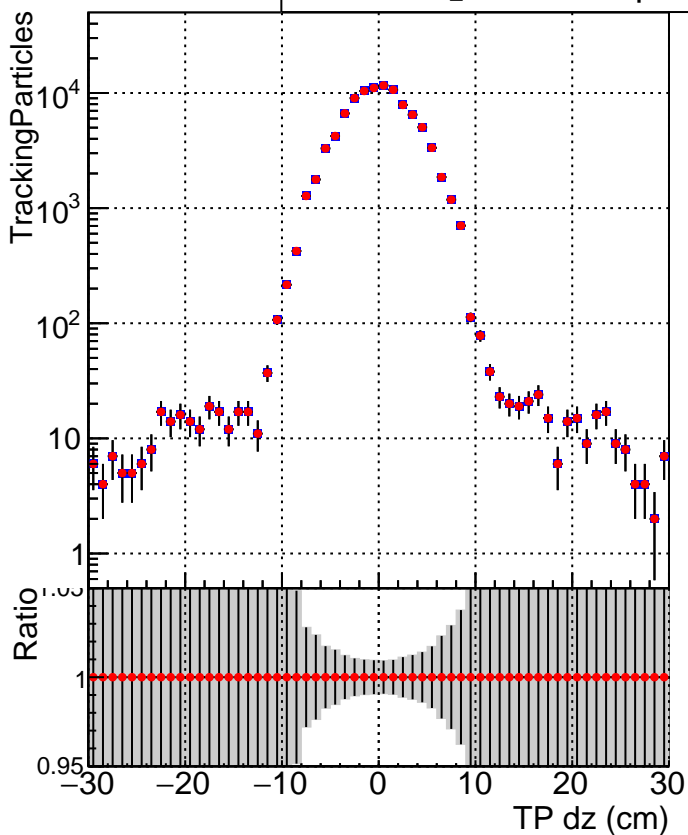

N of simulated tracks vs dxy**N of associated tracks (simToReco) vs dxy****N of simulated track**

■ SoftQCD_default
● SoftQCD_ckfPixelLessStep