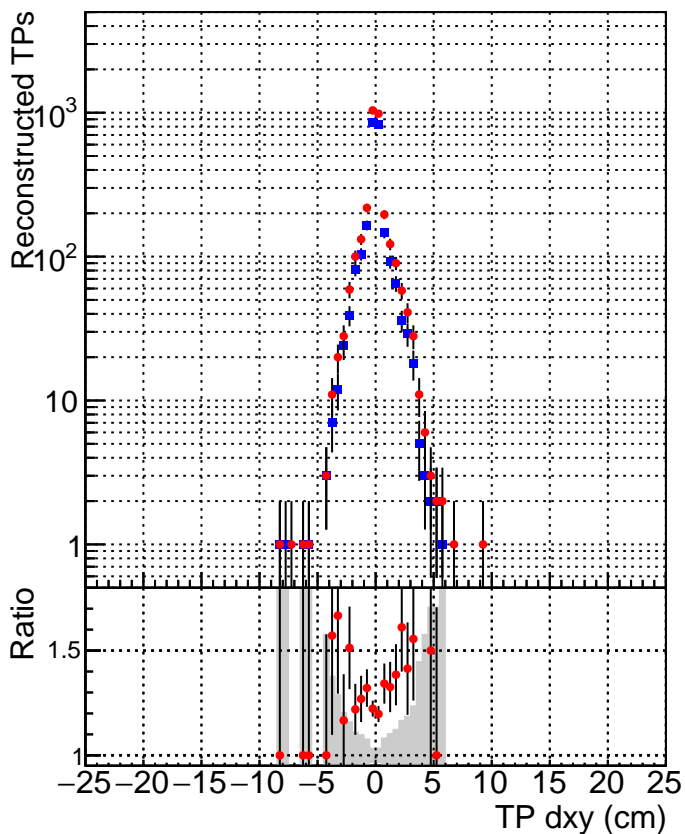

N of simulated tracks vs dxy**N of associated tracks (simToReco) vs dxy****N of simulated track**

■ SoftQCD_default
● SoftQCD_ckfPixelLessStep