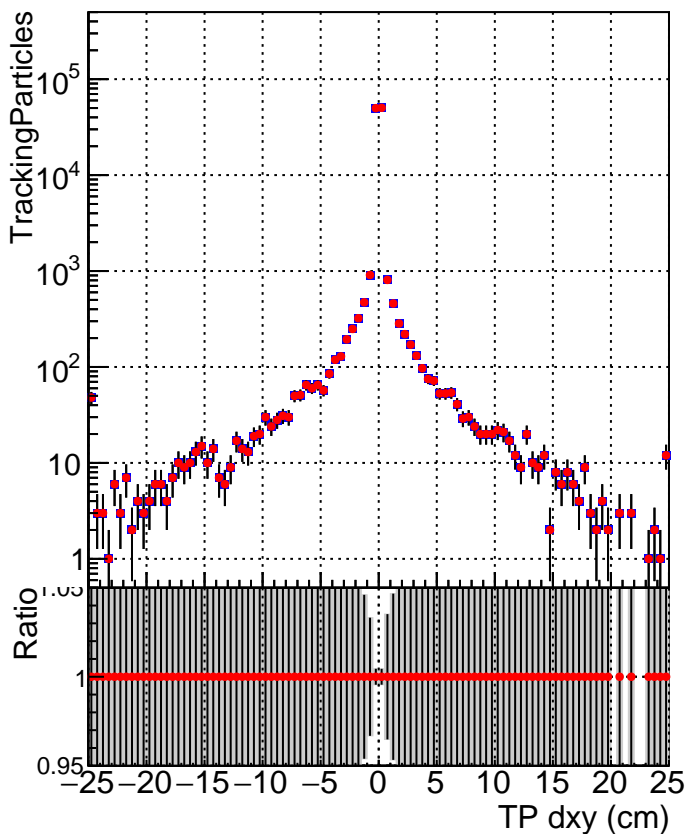

N of simulated tracks vs dxy**N of associated tracks (simToReco) vs dxy****N of simulated track**

■ SoftQCD_default
● SoftQCD_ckfPixelLessStep