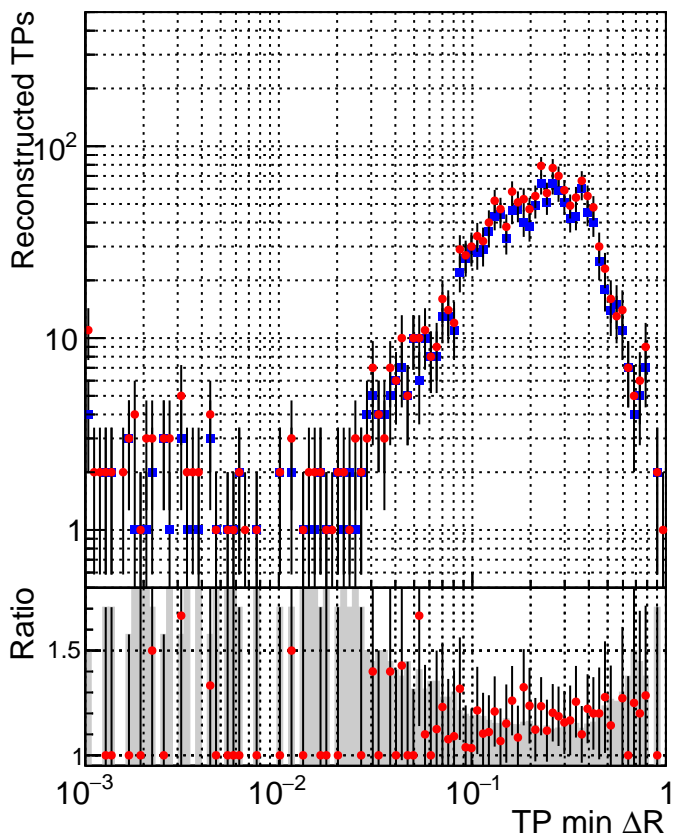

N of simulated tracks vs dR

N of associated tracks (simToReco) vs dR

N of simulated trac

- SoftQCD\_default
- SoftQCD\_ckfPixelLessStep