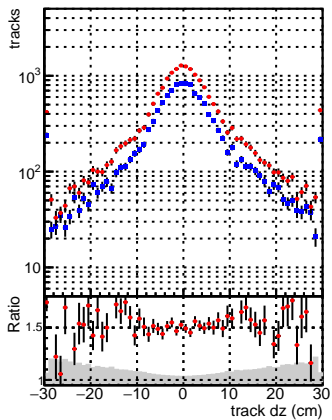

N of reco track vs dxy

N of associated (recoToSim) tracks vs dxy

N of associated (recoToSim) looper tracks vs dxy

N of reco track vs dz

N of associated (recoToSim) tracks vs dz

N of associated (recoToSim) looper tracks vs dz