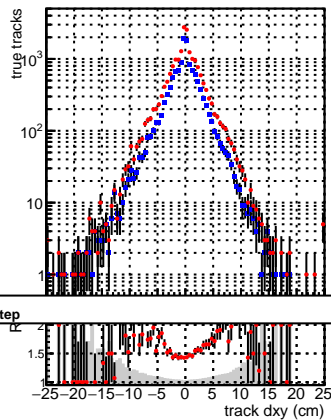

N of reco track vs dxy

N of associated (recoToSim) tracks vs dxy

N of associated (recoToSim) looper tracks vs dxy

N of reco track vs dz

N of associated (recoToSim) tracks vs dz

N of associated (recoToSim) looper tracks vs dz