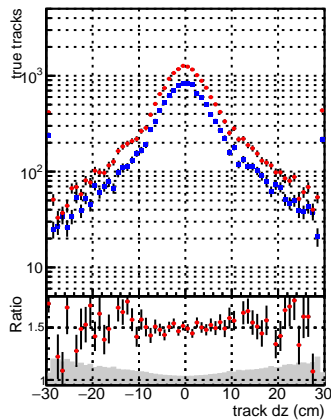

N of reco track vs dxy

N of associated (recoToSim) tracks vs dxy

N of associated (recoToSim) looper tracks vs dxy

N of reco track vs dz

N of associated (recoToSim) tracks vs dz

N of associated (recoToSim) looper tracks vs dz