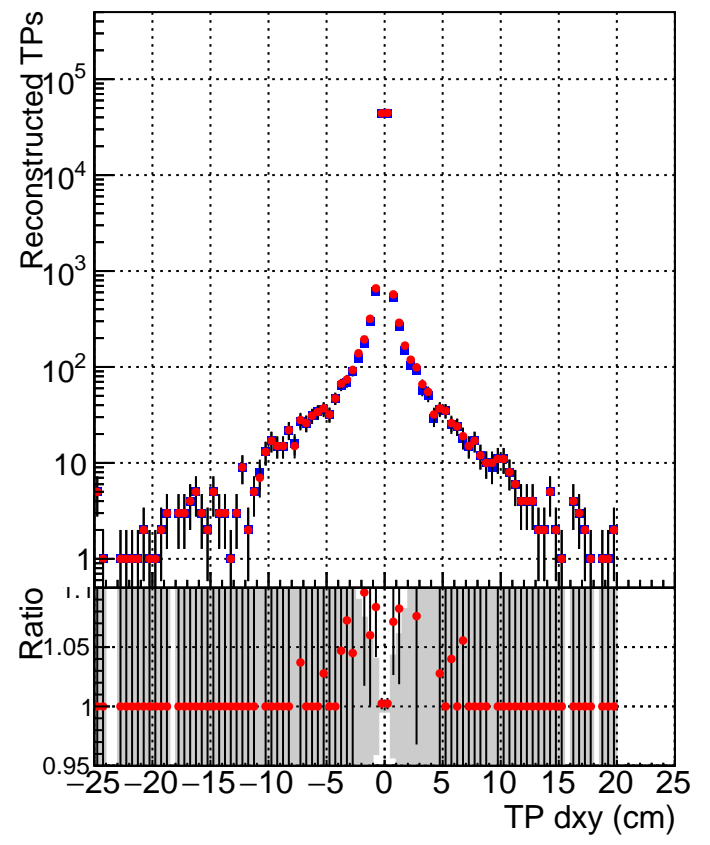

N of simulated tracks vs dxy

N of associated tracks (simToReco) vs dxy

N of simulated track

- SoftQCD_default
- SoftQCD_ckfPixelLessStep