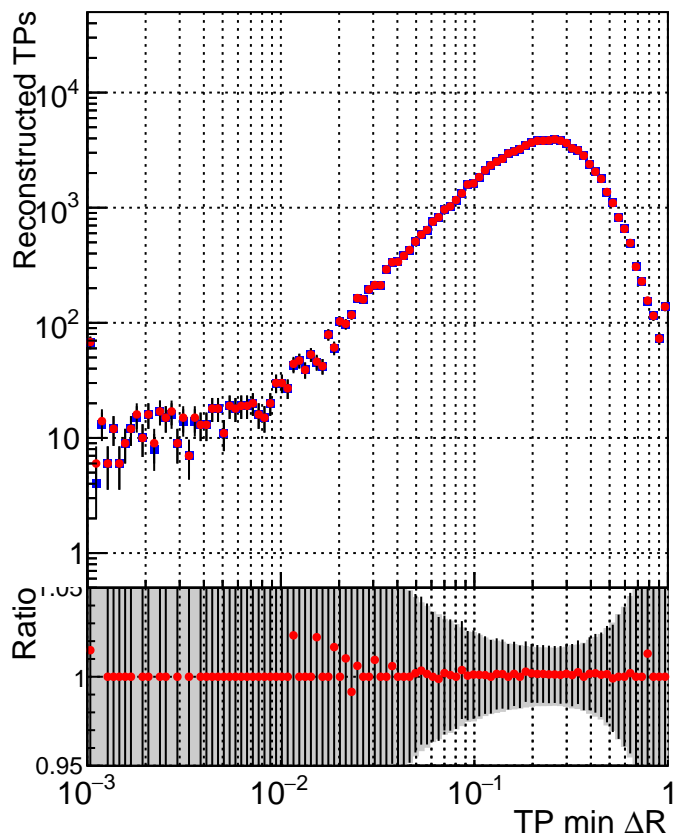

N of simulated tracks vs dR

N of associated tracks (simToReco) vs dR

N of simulated trac

- SoftQCD_default
- SoftQCD_ckfPixelLessStep