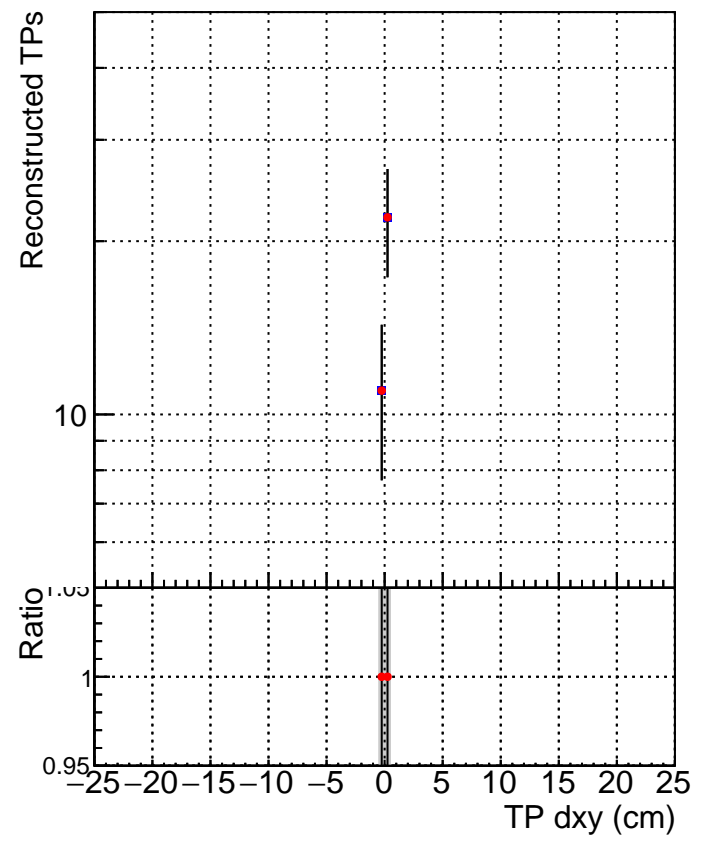

N of simulated tracks vs dxy

N of associated tracks (simToReco) vs dxy

N of simulated track

- SoftQCD_default
- SoftQCD_ckfPixelLessStep