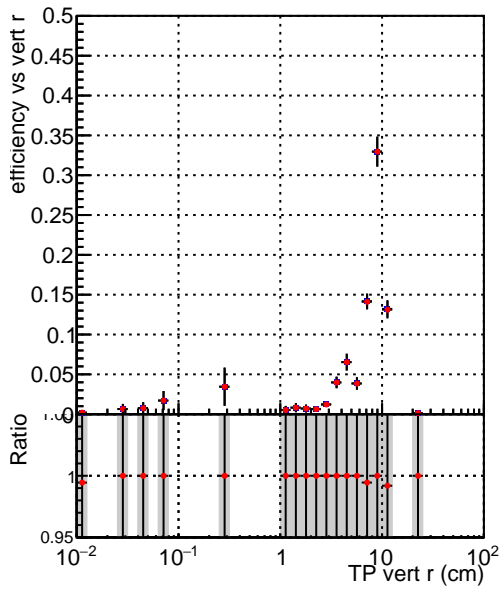

Efficiency vs vertpos**fake+duplicates vs vert r**

Legend: **SoftQCD_default** (blue squares), **SoftQCD_ckfPixelLessStep** (red stars)

Efficiency vs vert z**Efficiency vs. sim PV z****fake+duplicates vs Sim. PV z**