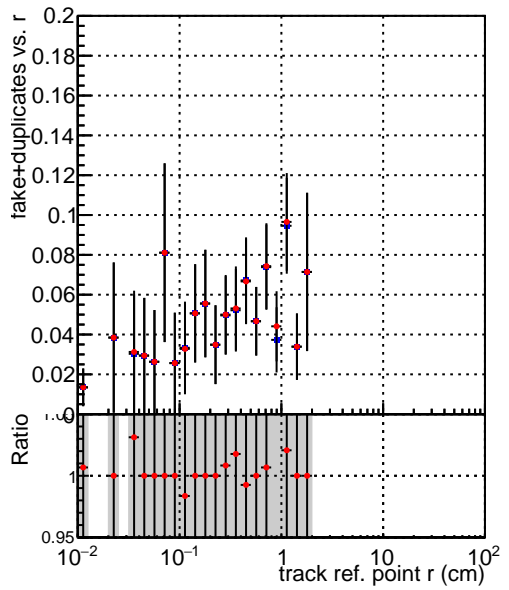

Efficiency vs vertpos**fake+duplicates vs vert r**

Legend: **SoftQCD_default** (blue squares), **SoftQCD_ckfPixelLessStep** (red stars)

Efficiency vs vert z**Efficiency vs. sim PV z****fake+duplicates vs Sim. PV z**