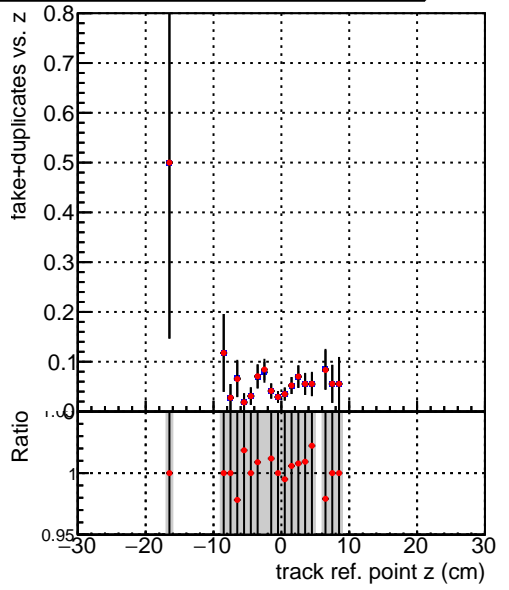

Efficiency vs vertpos**fake+duplicates vs vert r**

Legend: **SoftQCD_default** (blue squares), **SoftQCD_ckfPixelLessStep** (red stars)

Efficiency vs vert z**Efficiency vs. sim PV z****fake+duplicates vs Sim. PV z**