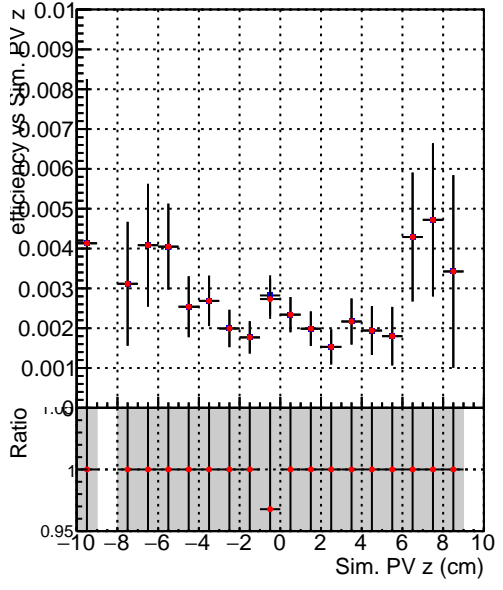

Efficiency vs vertpos**fake+duplicates vs vert r**

Legend: **SoftQCD_default** (blue squares), **SoftQCD_ckfPixelLessStep** (red stars)

Efficiency vs vert z**Efficiency vs. sim PV z****fake+duplicates vs Sim. PV z**