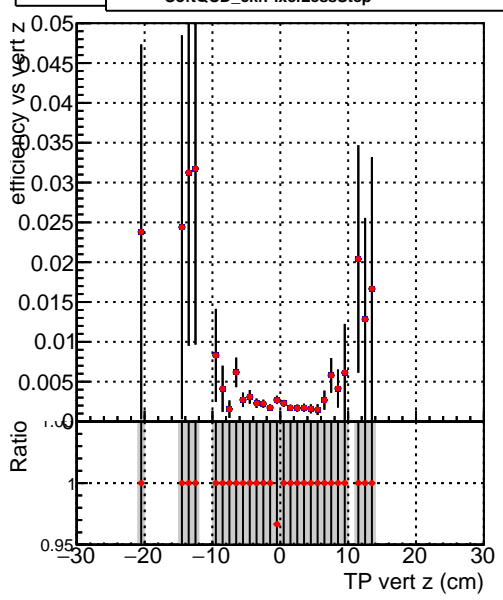

Efficiency vs vertpos**fake+duplicates vs vert r**

Legend: **SoftQCD_default** (blue squares), **SoftQCD_ckfPixelLessStep** (red stars)

Efficiency vs vert z**Efficiency vs. sim PV z****fake+duplicates vs Sim. PV z**