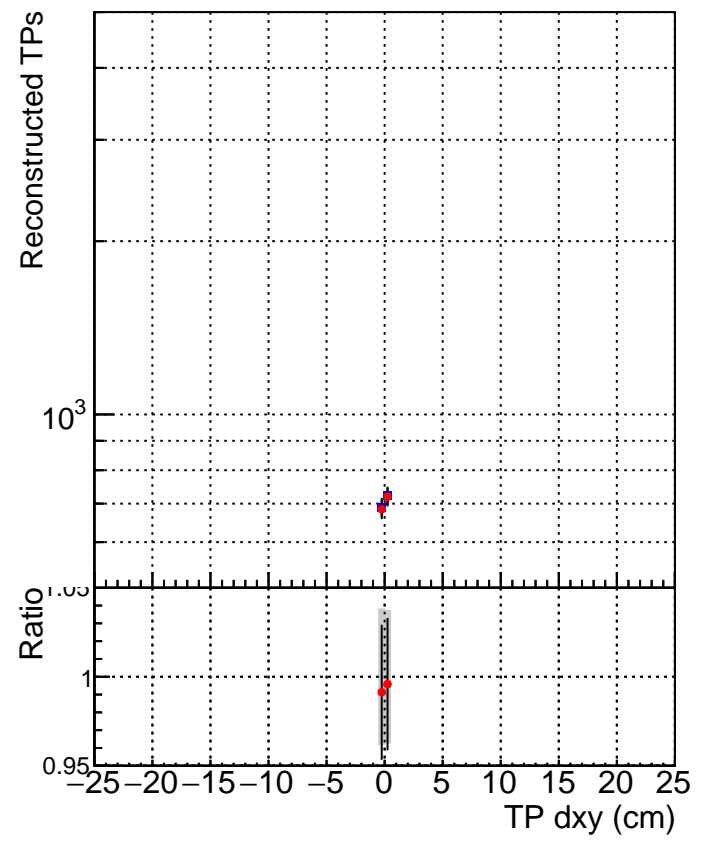

N of simulated tracks vs dxy

N of associated tracks (simToReco) vs dxy

N of simulated track

- SoftQCD_default
- SoftQCD_ckfPixelLessStep