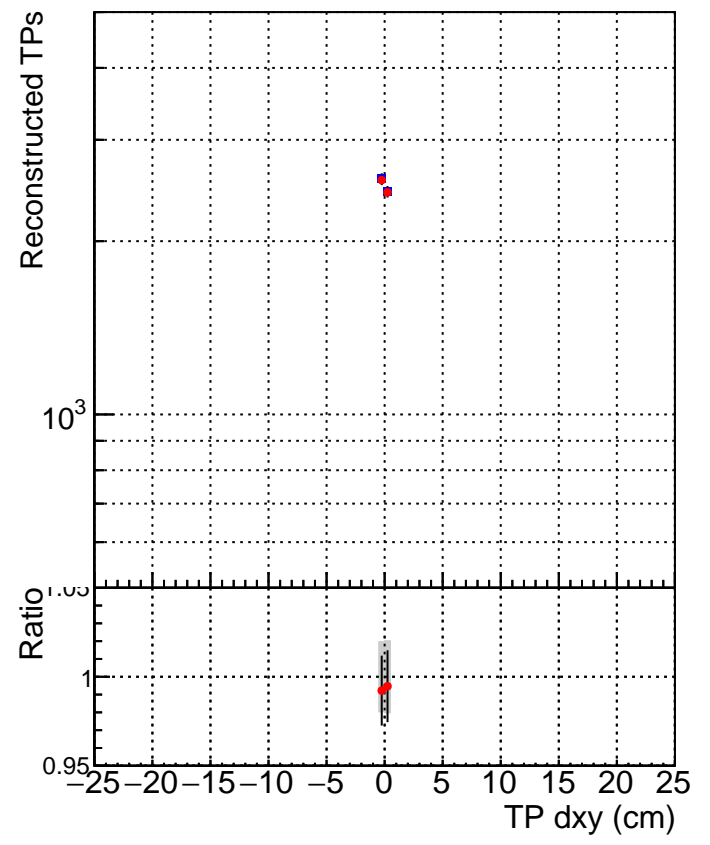

**N of simulated tracks vs dxy**

**N of associated tracks (simToReco) vs dxy**

**N of simulated track**

- SoftQCD\_default
- SoftQCD\_ckfPixelLessStep