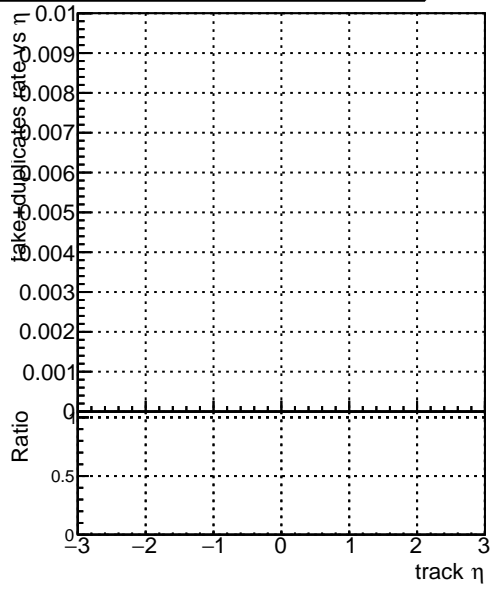

Efficiency vs p_T **fake+duplicates vs p_T** 

■ SoftQCD_default
● SoftQCD_ckfPixelLessStep

**Efficiency vs ϕ** **fake+duplicates vs ϕ** 