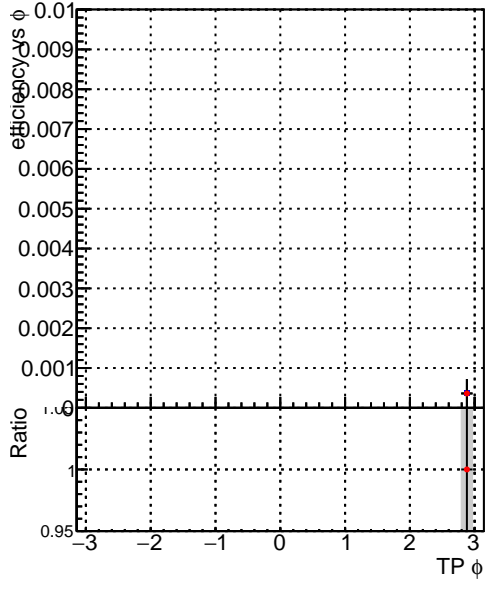

Efficiency vs p_T **fake+duplicates vs p_T** 

■ SoftQCD_default
● SoftQCD_ckfPixelLessStep

**Efficiency vs ϕ** **fake+duplicates vs ϕ** 