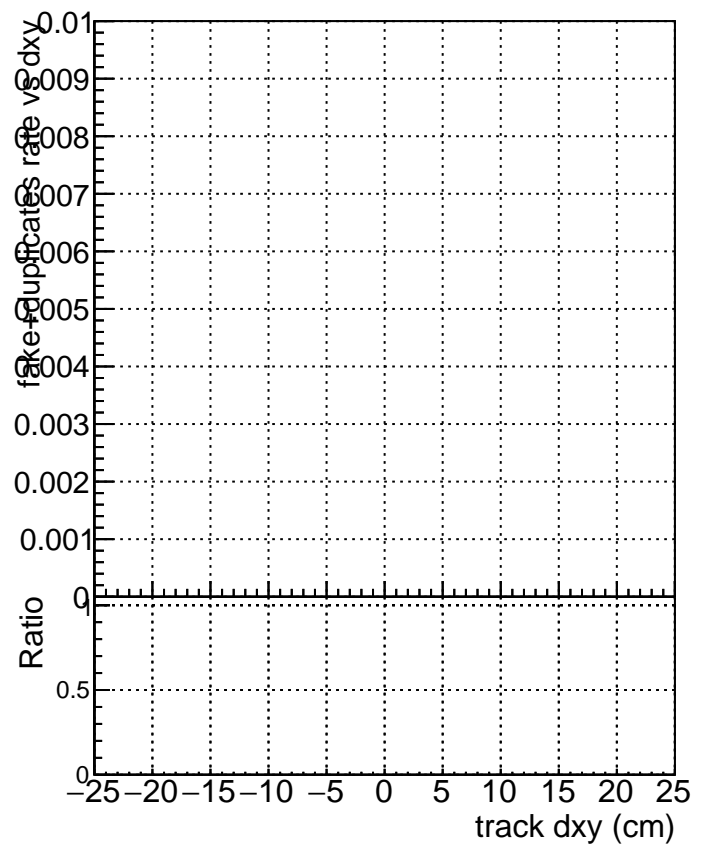

Efficiency vs Dxy

fake+duplicates vs dxy

Efficiency vs Dz

fake+duplicates vs dz

—■— SoftQCD_default
—●— SoftQCD_ckfPixelLessStep