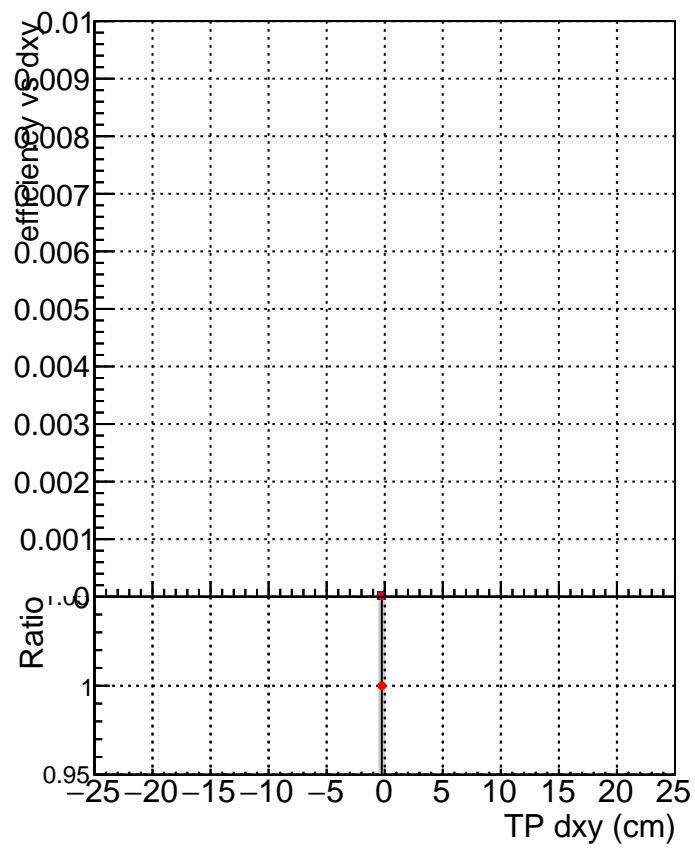

Efficiency vs Dxy

fake+duplicates vs dxy

Efficiency vs Dz

fake+duplicates vs dz

—■— SoftQCD_default
—●— SoftQCD_ckfPixelLessStep