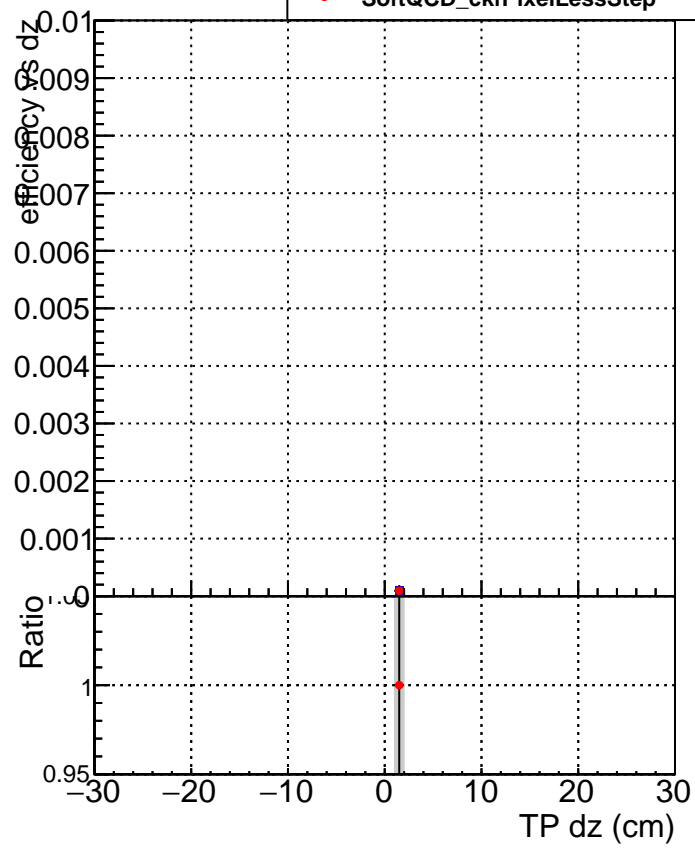

Efficiency vs Dxy

fake+duplicates vs dxy

Efficiency vs Dz

fake+duplicates vs dz

—■— SoftQCD_default
—●— SoftQCD_ckfPixelLessStep