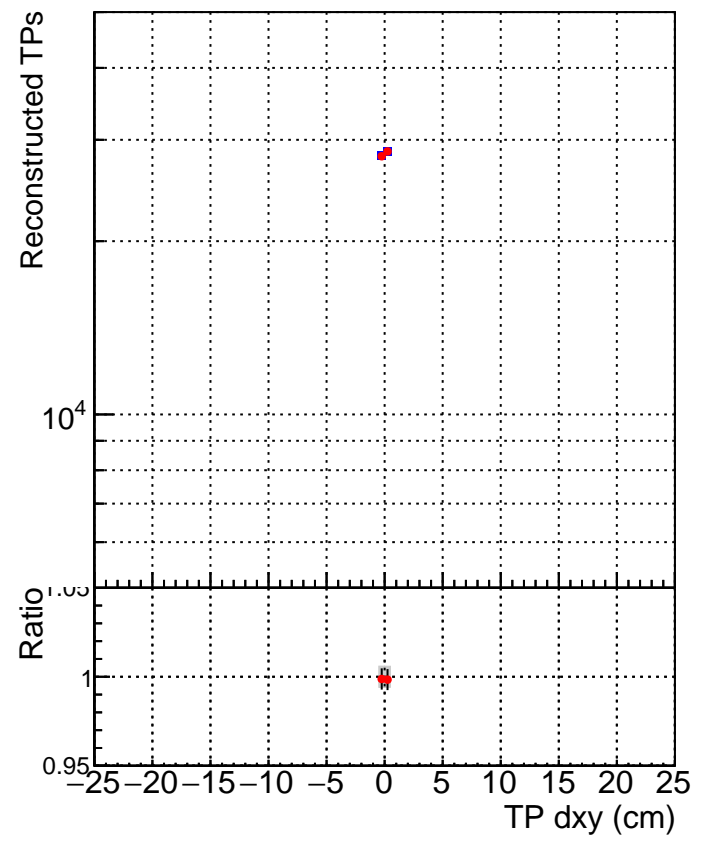

N of simulated tracks vs dxy

N of associated tracks (simToReco) vs dxy

N of simulated track

- SoftQCD_default
- SoftQCD_ckfPixelLessStep