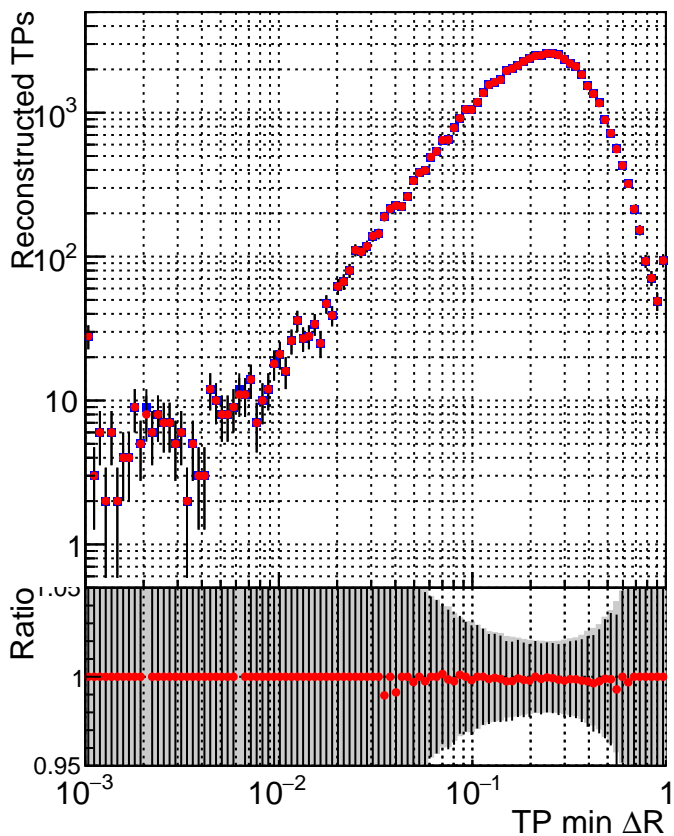

N of simulated tracks vs dR

N of associated tracks (simToReco) vs dR

N of simulated trac

- SoftQCD_default
- SoftQCD_ckfPixelLessStep