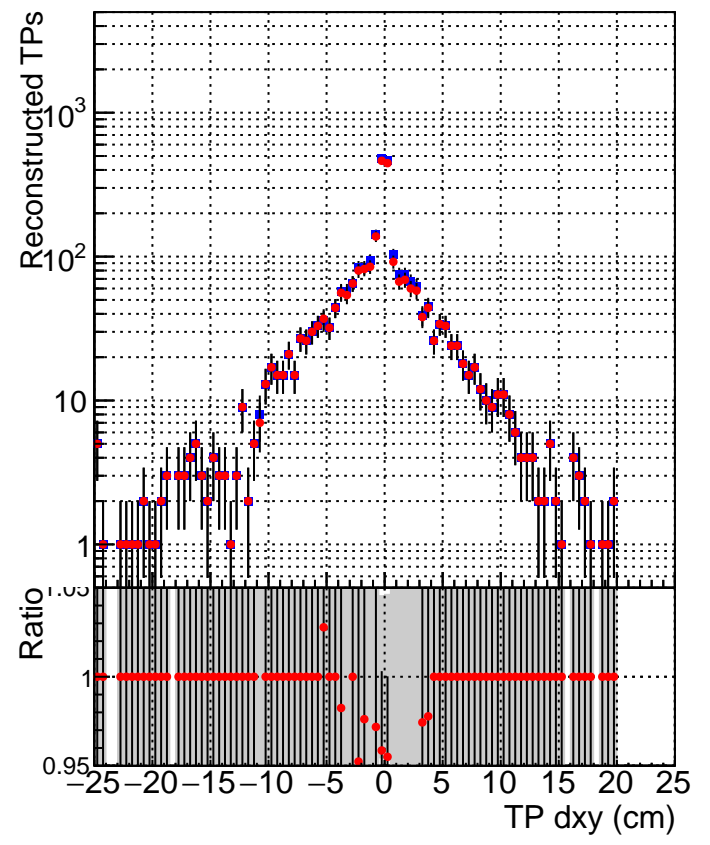

N of simulated tracks vs dxy

N of associated tracks (simToReco) vs dxy

N of simulated track

- SoftQCD_default
- SoftQCD_ckfPixelLessStep