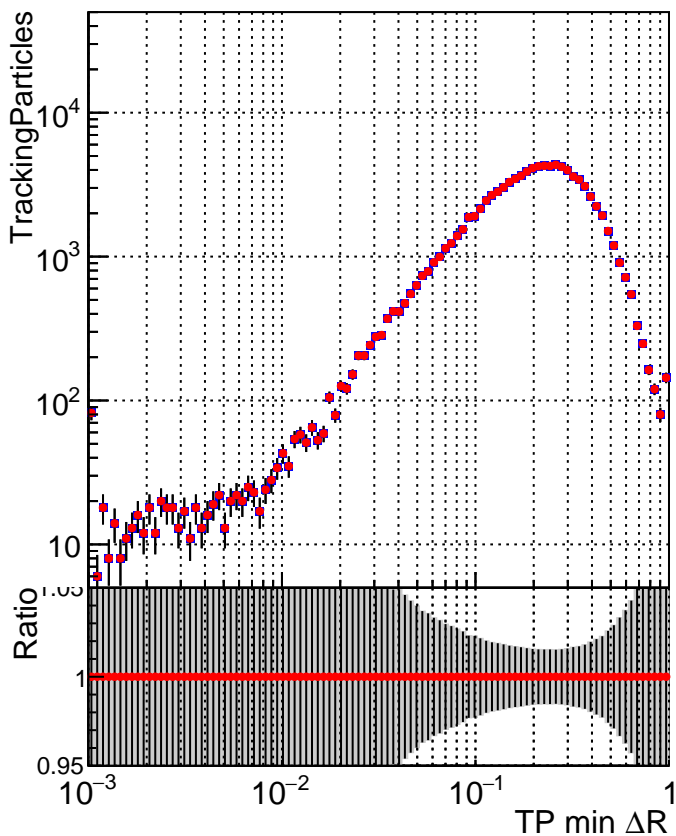

N of simulated tracks vs dR

N of associated tracks (simToReco) vs dR

N of simulated trac

- SoftQCD_default
- SoftQCD_ckfPixelLessStep