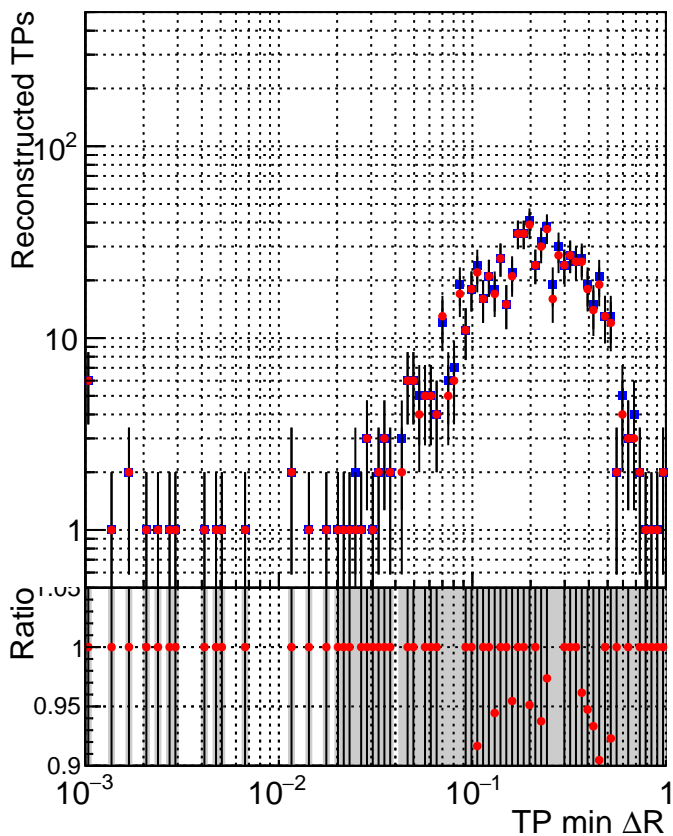

N of simulated tracks vs dR

N of associated tracks (simToReco) vs dR

N of simulated trac

- SoftQCD_default
- SoftQCD_ckfPixelLessStep