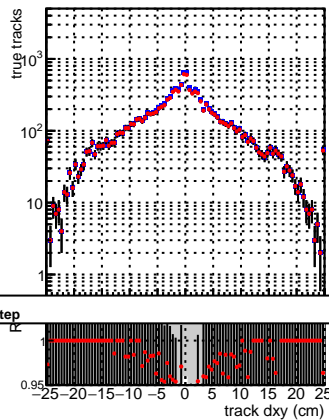

N of reco track vs dxy

N of associated (recoToSim) tracks vs dxy

N of associated (recoToSim) looper tracks vs dxy

N of reco track vs dz

N of associated (recoToSim) tracks vs dz

N of associated (recoToSim) looper tracks vs dz