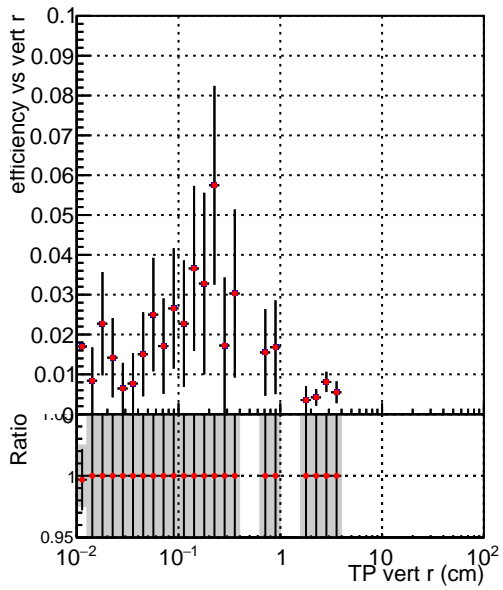

Efficiency vs vertpos**fake+duplicates vs vert r**
Efficiency vs TP vert z
 — SoftQCD_default (blue squares)
 — SoftQCD_ckfPixelLessStep (red diamonds)
**Efficiency vs. sim PV z****fake+duplicates vs Sim. PV z**