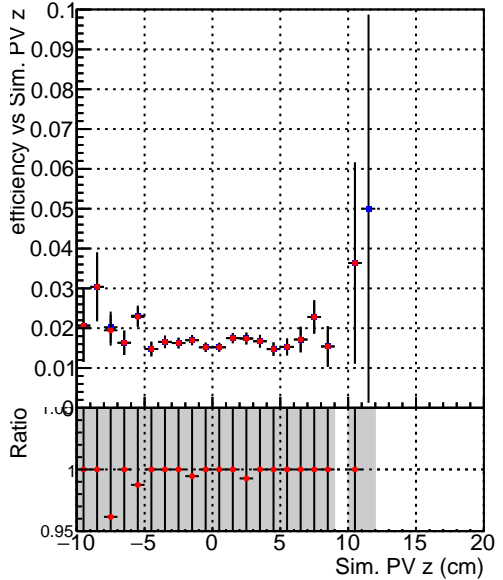

Efficiency vs vertpos**fake+duplicates vs vert r**
Efficiency vs TP vert z
 — SoftQCD_default (blue squares)
 — SoftQCD_ckfPixelLessStep (red diamonds)
**Efficiency vs. sim PV z****fake+duplicates vs Sim. PV z**