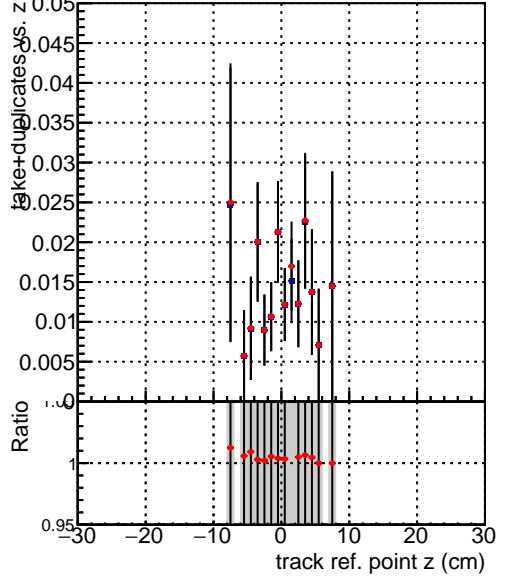

Efficiency vs vertpos**fake+duplicates vs vert r**
Efficiency vs TP vert z
 — SoftQCD_default (blue squares)
 — SoftQCD_ckfPixelLessStep (red diamonds)
**Efficiency vs. sim PV z****fake+duplicates vs Sim. PV z**