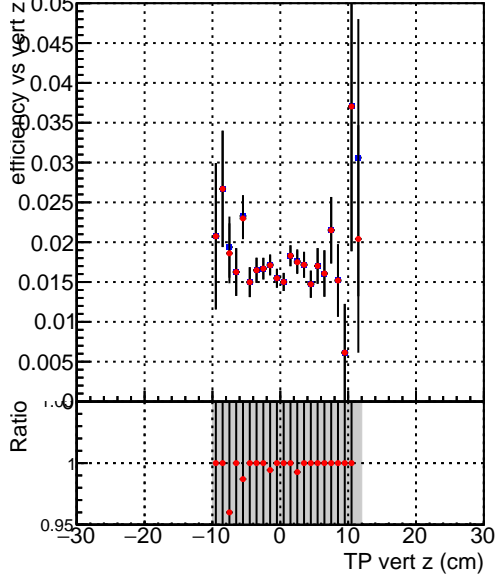

Efficiency vs vertpos**fake+duplicates vs vert r**
Efficiency vs TP vert z
 — SoftQCD_default (blue squares)
 — SoftQCD_ckfPixelLessStep (red diamonds)
**Efficiency vs. sim PV z****fake+duplicates vs Sim. PV z**