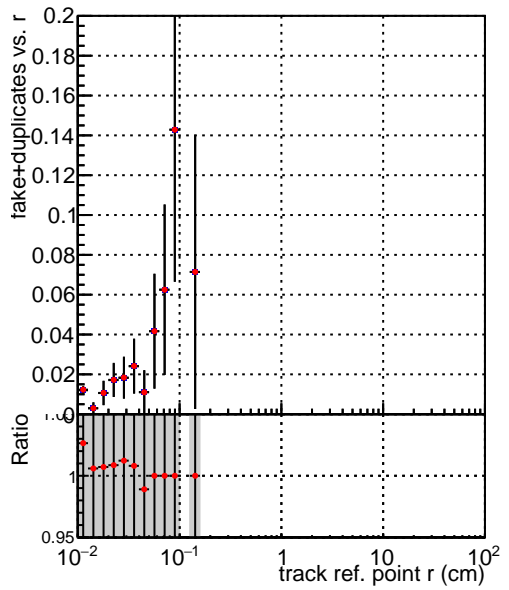

Efficiency vs vertpos**fake+duplicates vs vert r**
Efficiency vs TP vert z
 — SoftQCD_default (blue squares)
 — SoftQCD_ckfPixelLessStep (red diamonds)
**Efficiency vs. sim PV z****fake+duplicates vs Sim. PV z**