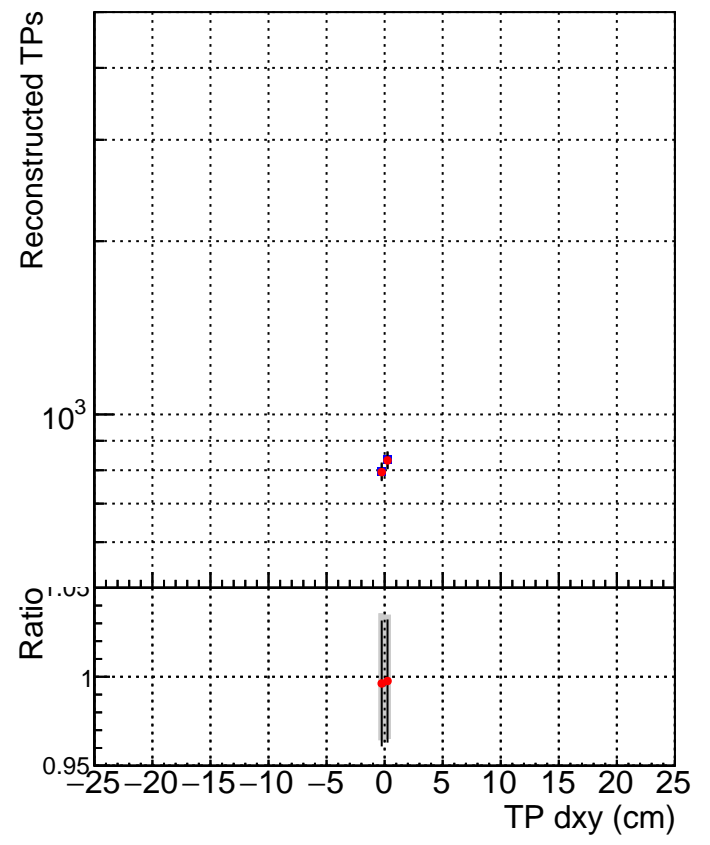

**N of simulated tracks vs dxy**

**N of associated tracks (simToReco) vs dxy**

**N of simulated track**

- SoftQCD\_default
- SoftQCD\_ckfPixelLessStep