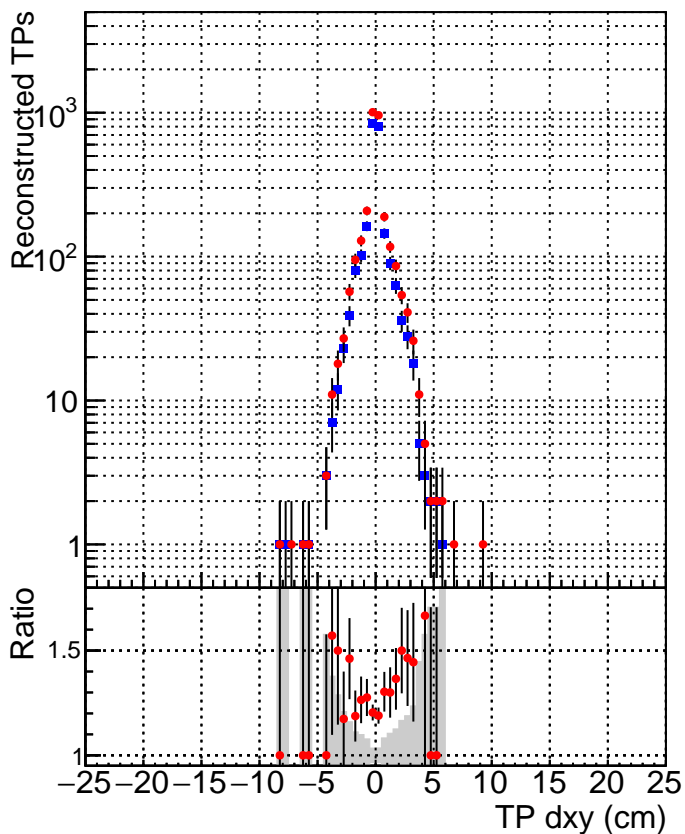

N of simulated tracks vs dxy**N of associated tracks (simToReco) vs dxy****N of simulated track**

—■— SoftQCD_default
—●— SoftQCD_ckfPixelLessStep