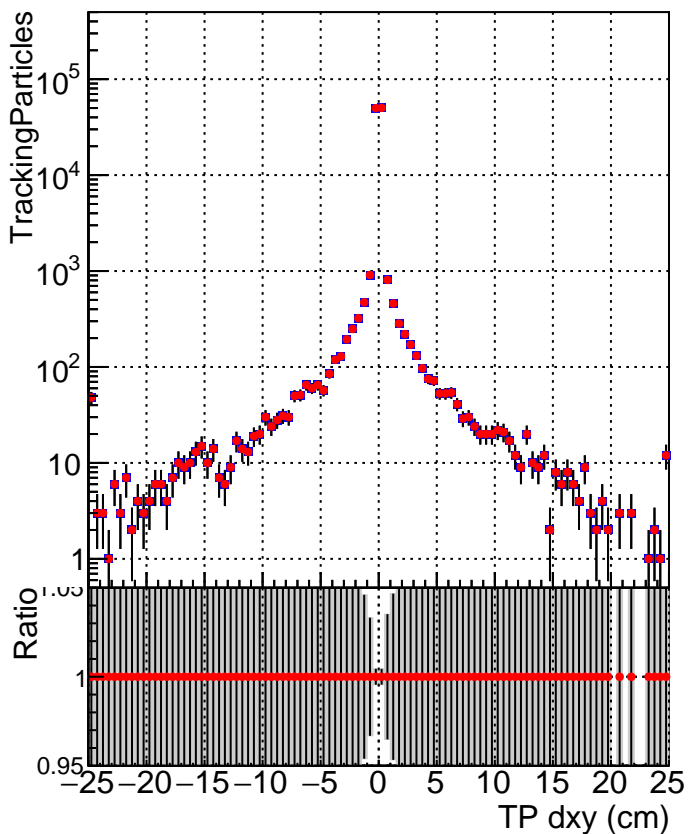

N of simulated tracks vs dxy**N of associated tracks (simToReco) vs dxy****N of simulated track**

—■— SoftQCD_default
—●— SoftQCD_ckfPixelLessStep