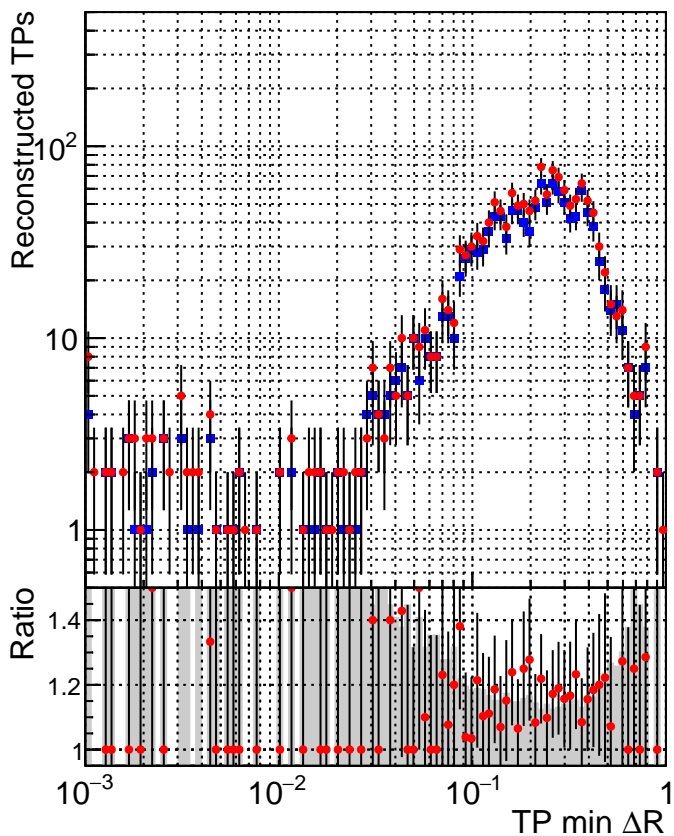

N of simulated tracks vs dR

N of associated tracks (simToReco) vs dR

N of simulated trac

- SoftQCD_default
- SoftQCD_ckfPixelLessStep