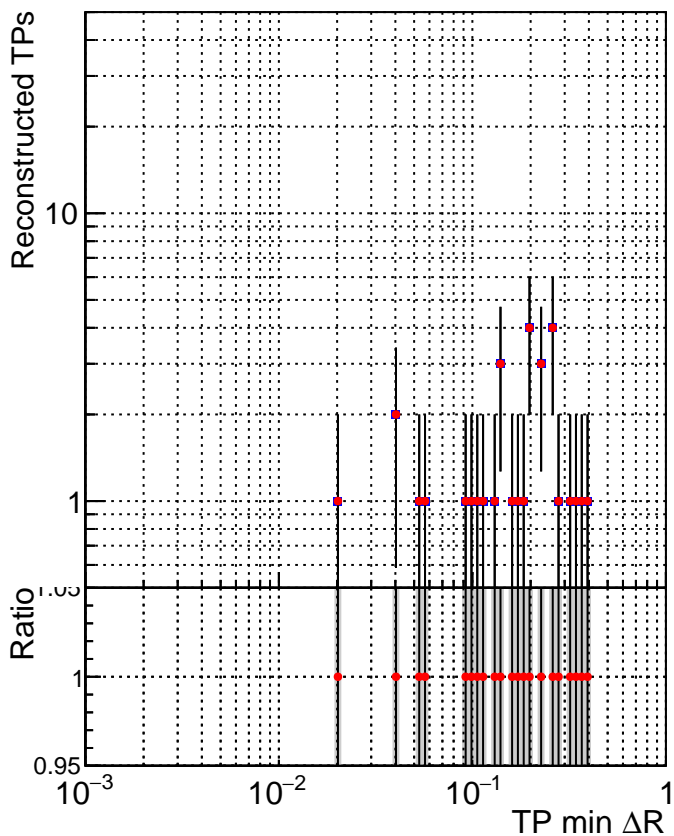

N of simulated tracks vs dR

N of associated tracks (simToReco) vs dR

N of simulated tracks

- SoftQCD_default
- SoftQCD_ckfPixelLessStep