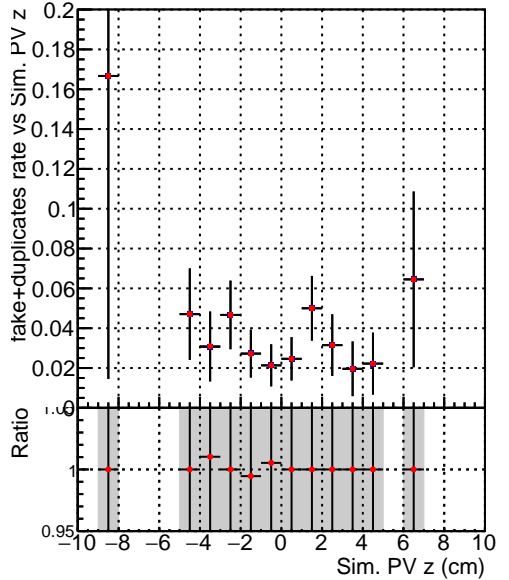

Efficiency vs vertpos**fake+duplicates vs vert r****Efficiency vs vert z****fake+duplicates vs. z****Efficiency vs. sim PV z****fake+duplicates vs Sim. PV z**

Legend for Efficiency vs vert z and fake+duplicates vs. z plots:

- SoftQCD_default (Blue squares)
- SoftQCD_ckfPixelLessStep (Red circles)