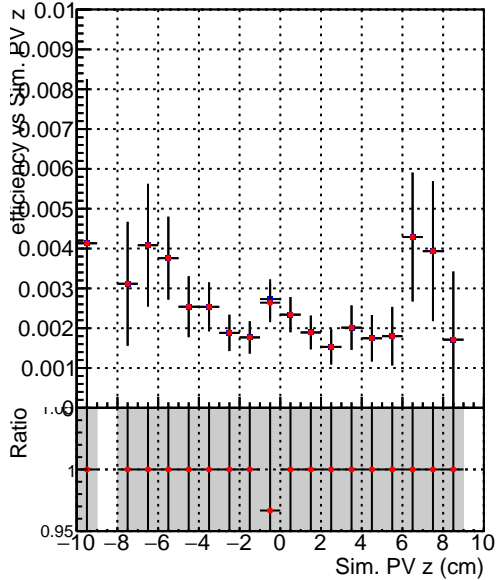

Efficiency vs vertpos**fake+duplicates vs vert r****Efficiency vs vert z****fake+duplicates vs. z****Efficiency vs. sim PV z****fake+duplicates vs Sim. PV z**

Legend for Efficiency vs vert z and fake+duplicates vs. z plots:

- SoftQCD_default (Blue squares)
- SoftQCD_ckfPixelLessStep (Red circles)