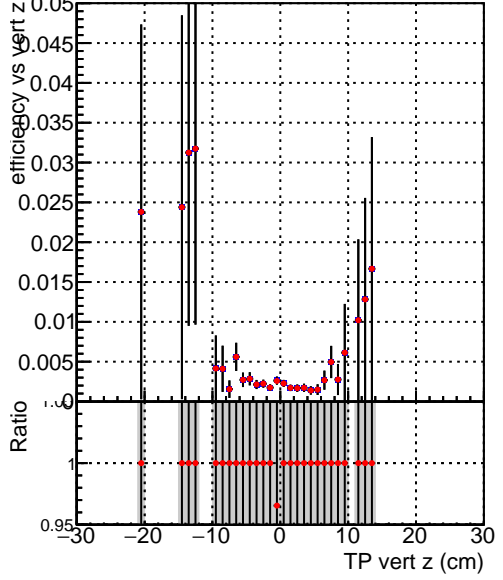

Efficiency vs vertpos**fake+duplicates vs vert r****Efficiency vs vert z****fake+duplicates vs. z****Efficiency vs. sim PV z****fake+duplicates vs Sim. PV z**

Legend for Efficiency vs vert z and fake+duplicates vs. z plots:

- SoftQCD_default (Blue squares)
- SoftQCD_ckfPixelLessStep (Red circles)