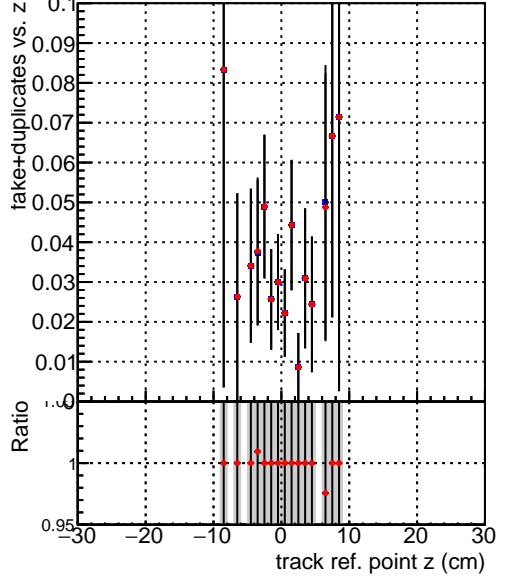

Efficiency vs vertpos**fake+duplicates vs vert r****Efficiency vs vert z****fake+duplicates vs. z****Efficiency vs. sim PV z****fake+duplicates vs Sim. PV z**

Legend for Efficiency vs vert z and fake+duplicates vs. z plots:

- SoftQCD_default (Blue squares)
- SoftQCD_ckfPixelLessStep (Red circles)