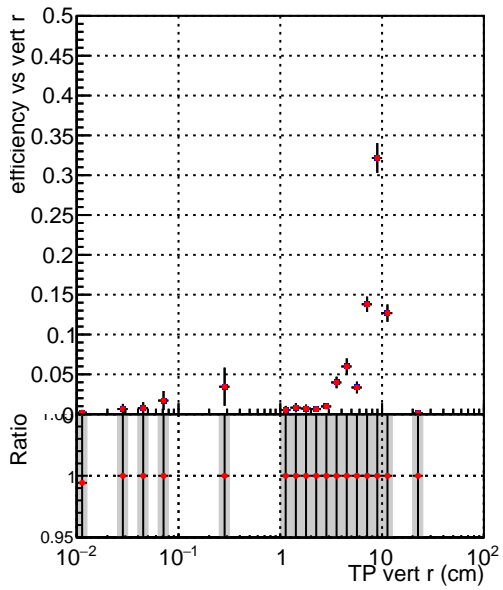

Efficiency vs vertpos**fake+duplicates vs vert r****Efficiency vs vert z****fake+duplicates vs. z****Efficiency vs. sim PV z****fake+duplicates vs Sim. PV z**

Legend for Efficiency vs vert z and fake+duplicates vs. z plots:

- SoftQCD_default (Blue squares)
- SoftQCD_ckfPixelLessStep (Red circles)