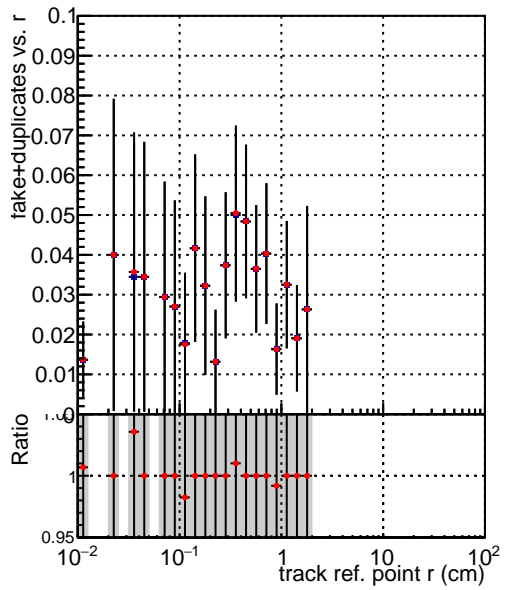

Efficiency vs vertpos**fake+duplicates vs vert r****Efficiency vs vert z****fake+duplicates vs. z****Efficiency vs. sim PV z****fake+duplicates vs Sim. PV z**

Legend for Efficiency vs vert z and fake+duplicates vs. z plots:

- SoftQCD_default (Blue squares)
- SoftQCD_ckfPixelLessStep (Red circles)