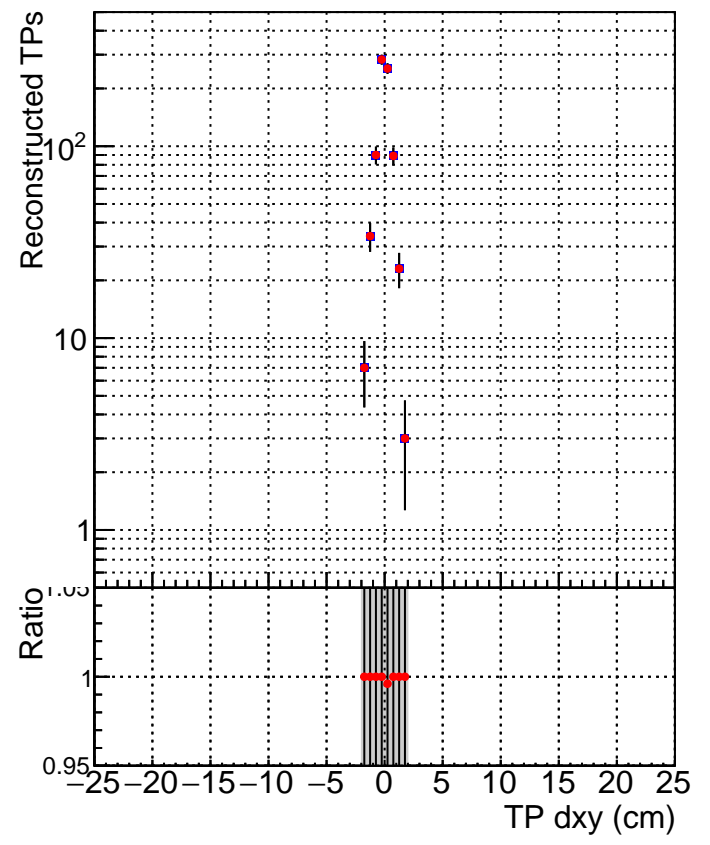

N of simulated tracks vs dxy

N of associated tracks (simToReco) vs dxy

N of simulated track

- SoftQCD_default
- SoftQCD_ckfPixelLessStep