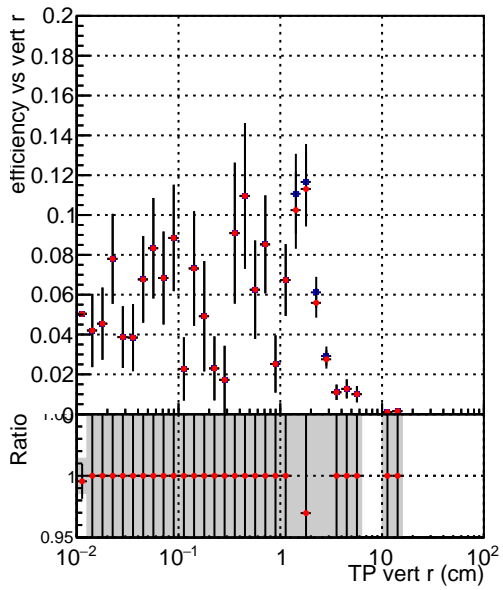

Efficiency vs vertpos**fake+duplicates vs vert r**
Efficiency vs vert z
 — SoftQCD_default (blue squares)
 — SoftQCD_ckfPixelLessStep (red circles)
**Efficiency vs. sim PV z****fake+duplicates vs Sim. PV z**