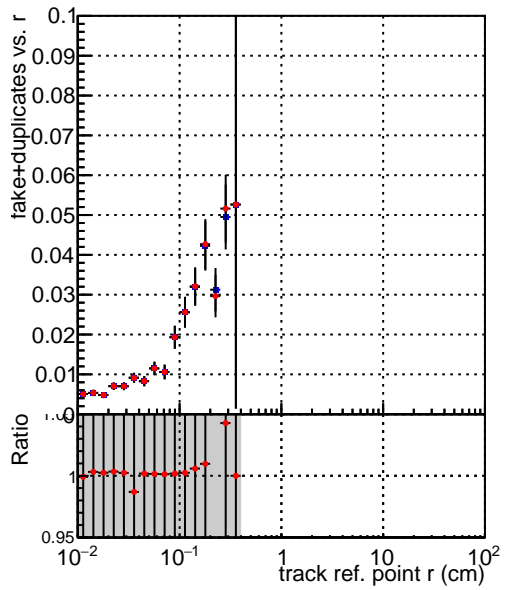

Efficiency vs vertpos**fake+duplicates vs vert r**
Efficiency vs vert z
 — SoftQCD_default (blue squares)
 — SoftQCD_ckfPixelLessStep (red circles)
**Efficiency vs. sim PV z****fake+duplicates vs Sim. PV z**