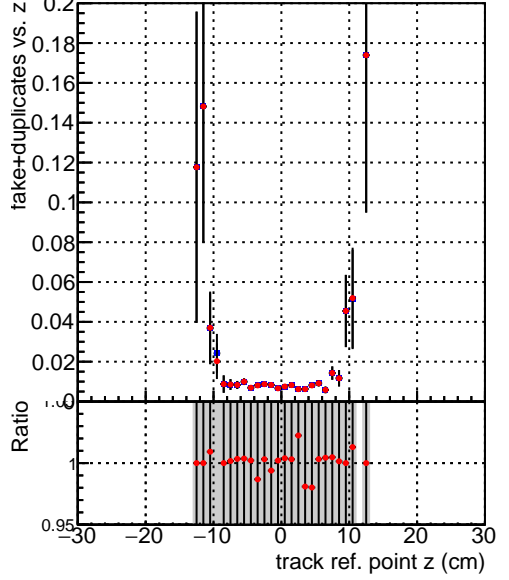

Efficiency vs vertpos**fake+duplicates vs vert r**
Efficiency vs vert z
 — SoftQCD_default (blue squares)
 — SoftQCD_ckfPixelLessStep (red circles)
**Efficiency vs. sim PV z****fake+duplicates vs Sim. PV z**