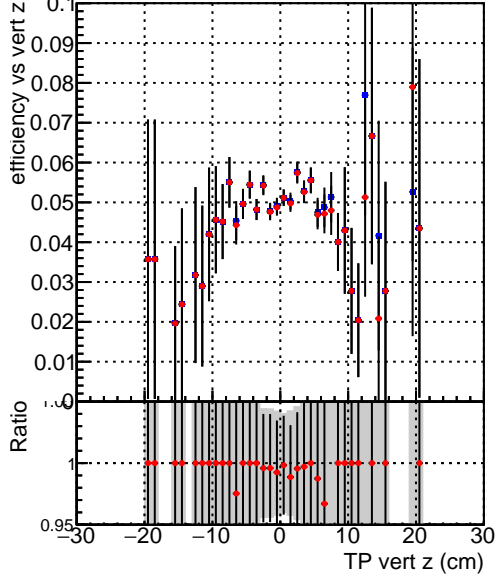

Efficiency vs vertpos**fake+duplicates vs vert r**
Efficiency vs vert z
 — SoftQCD_default (blue squares)
 — SoftQCD_ckfPixelLessStep (red circles)
**Efficiency vs. sim PV z****fake+duplicates vs Sim. PV z**