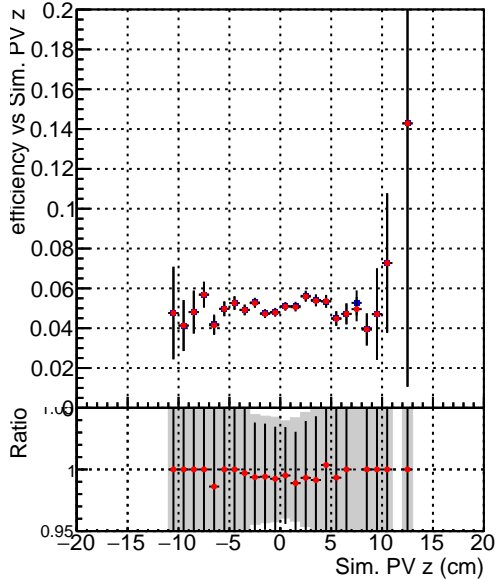

Efficiency vs vertpos**fake+duplicates vs vert r**
Efficiency vs vert z
 — SoftQCD_default (blue squares)
 — SoftQCD_ckfPixelLessStep (red circles)
**Efficiency vs. sim PV z****fake+duplicates vs Sim. PV z**