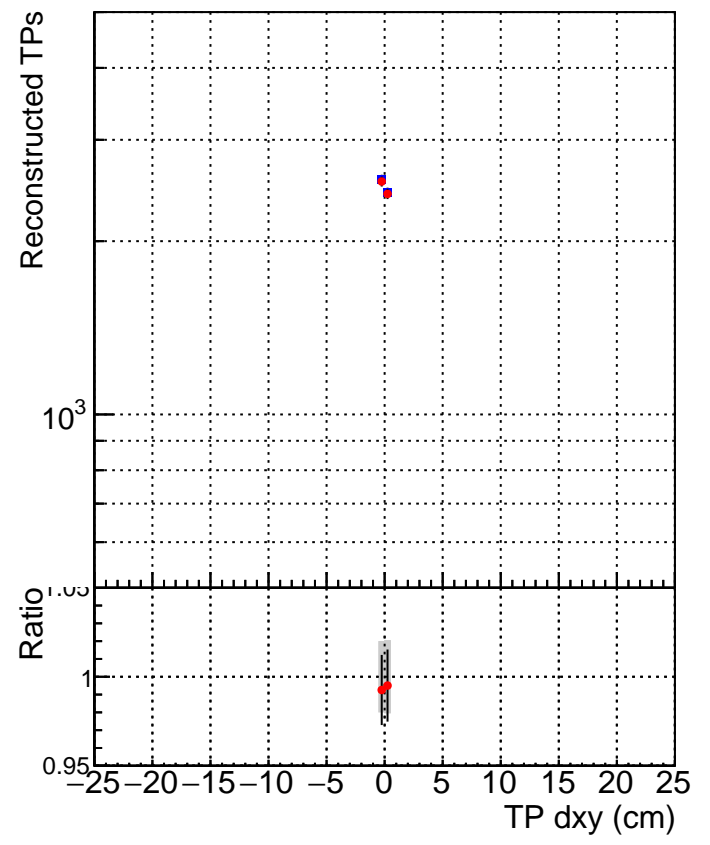

**N of simulated tracks vs dxy**

**N of associated tracks (simToReco) vs dxy**

**N of simulated track**

- SoftQCD\_default
- SoftQCD\_ckfPixelLessStep